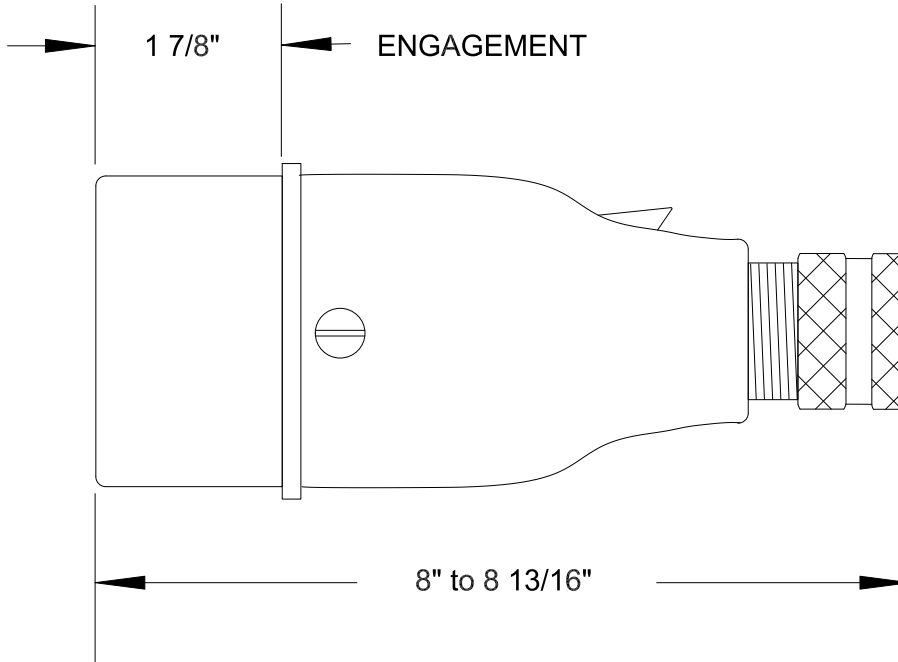

QUELARC[®] 60 AMP 600 VAC

3 POLE 4 WIRE
PRESSURE CONTACTS
1.000" TO 1.375" CABLE RANGE

To order contact:
 HILLCREST ENTERPRISES-CT, LLC
 248 KENT ROAD
 NEW MILFORD, CT 06776 USA

Phone: 804-798-8390
 Fax: 860-350-5411