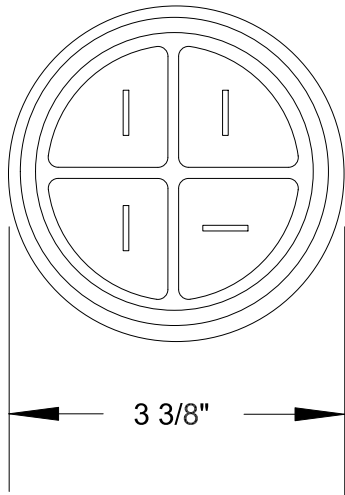

QUELARC[®] 60 AMP 600 VAC

3 POLE 4 WIRE
PRESSURE CONTACTS
1.000" TO 1.375" CABLE RANGE

To order contact:
 HILLCREST ENTERPRISES-CT, LLC
 248 KENT ROAD
 NEW MILFORD, CT 06776 USA

Phone: 804-798-8390
 Fax: 860-350-5411