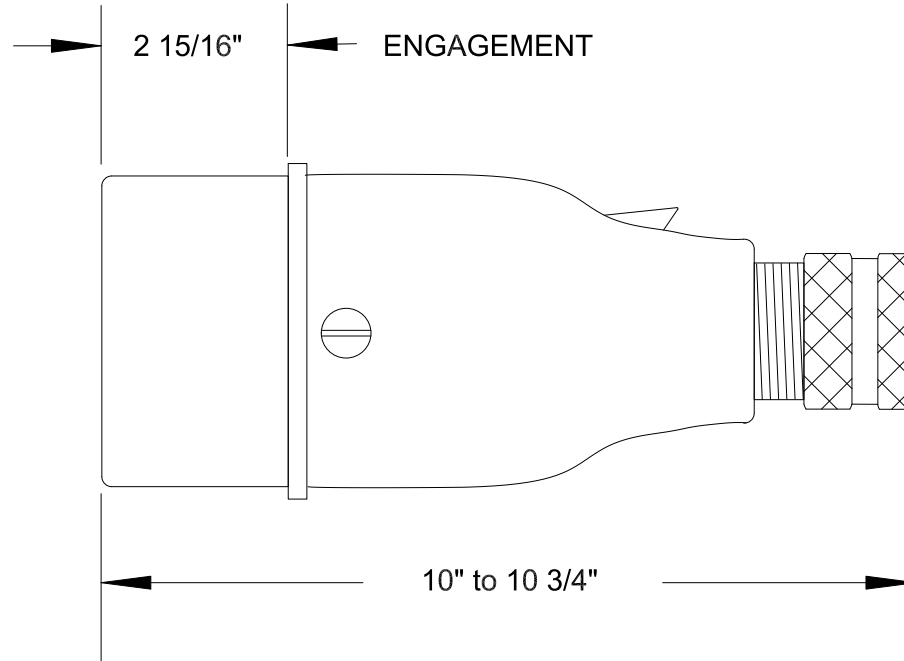

# QUELARC<sup>®</sup> 100 AMP 600 VAC

2 POLE 3 WIRE

PRESSURE CONTACTS

1.000" TO 1.375" CABLE RANGE

To order contact:  
 HILLCREST ENTERPRISES, INC.  
 11092 AIR PARK ROAD  
 ASHLAND, VA 23005 USA

Phone: 804-798-8390  
 Fax: 804-752-7830