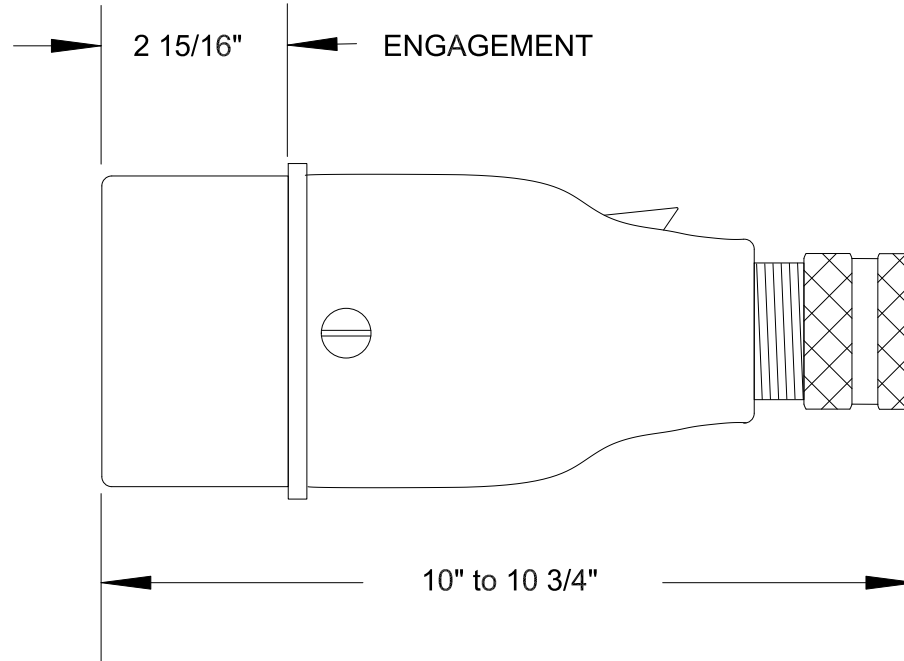

# QUELARC<sup>®</sup> 100 AMP 600 VAC

3 POLE 4 WIRE
PRESSURE CONTACTS
1.000" TO 1.375" CABLE RANGE

To order contact:  
**HILLCREST ENTERPRISES, INC.**  
 11092 AIR PARK ROAD  
 ASHLAND, VA 23005 USA

Phone: 804-798-8390  
 Fax: 804-752-7830