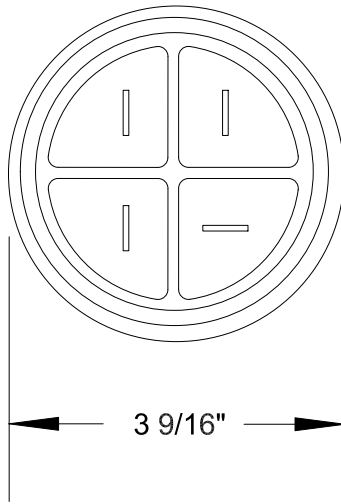

# QUELARC<sup>®</sup> 100 AMP 600 VAC

3 POLE 4 WIRE
PRESSURE CONTACTS
1.000" TO 1.375" CABLE RANGE

To order contact:  
**HILLCREST ENTERPRISES, INC.**  
 11092 AIR PARK ROAD  
 ASHLAND, VA 23005 USA

Phone: 804-798-8390  
 Fax: 804-752-7830