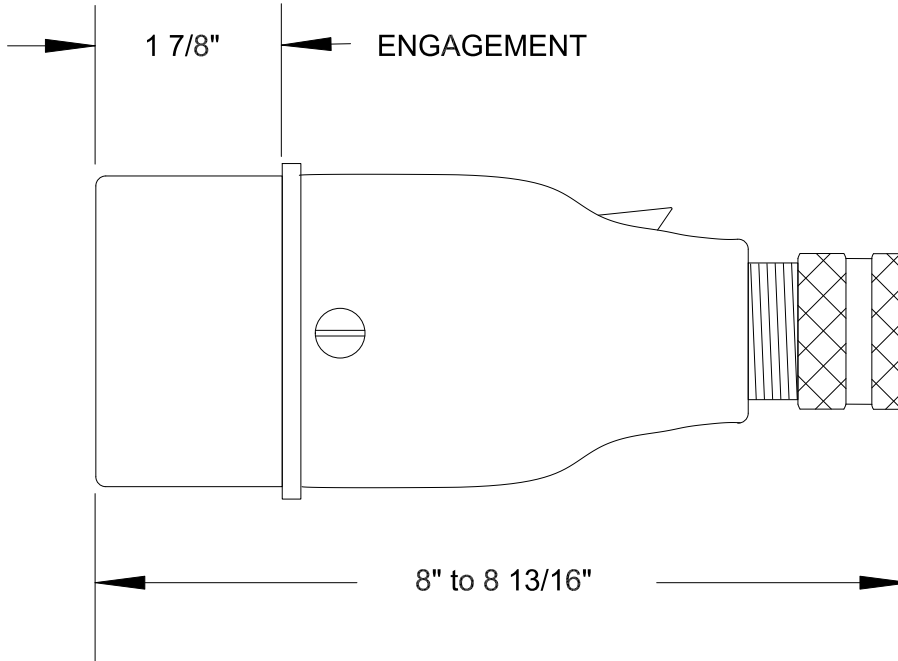

QUELARC[®] 60 AMP 600 VAC

2 POLE 3 WIRE
PRESSURE CONTACTS
1.000" TO 1.375" CABLE RANGE

To order contact:
 HILLCREST ENTERPRISES, INC.
 11092 AIR PARK ROAD
 ASHLAND, VA 23005 USA

Phone: 804-798-8390
 Fax: 804-752-7830