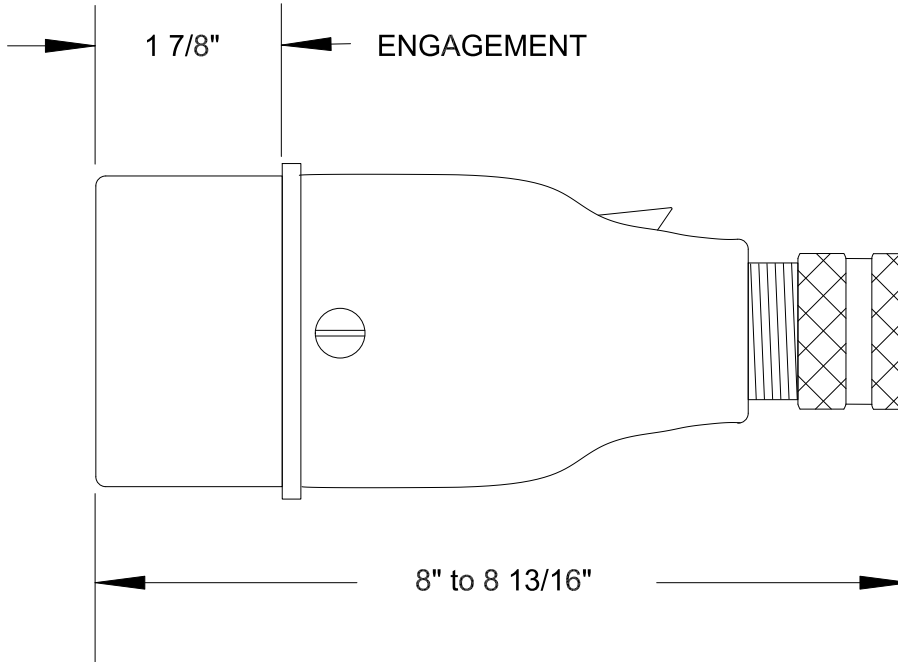

QUELARC[®] 60 AMP 600 VAC

3 POLE 4 WIRE
PRESSURE CONTACTS
1.000" TO 1.375" CABLE RANGE

To order contact:
 HILLCREST ENTERPRISES, INC.
 11092 AIR PARK ROAD
 ASHLAND, VA 23005 USA

Phone: 804-798-8390
 Fax: 804-752-7830