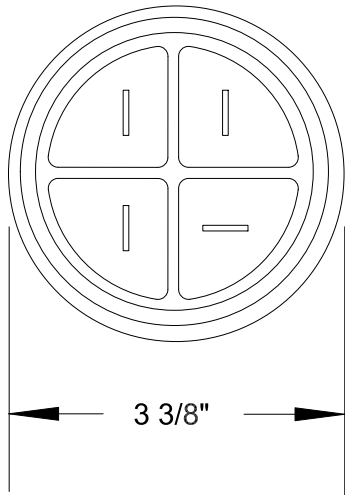

QUELARC[®] 60 AMP 600 VAC

3 POLE 4 WIRE
PRESSURE CONTACTS
1.000" TO 1.375" CABLE RANGE

To order contact:
 HILLCREST ENTERPRISES, INC.
 11092 AIR PARK ROAD
 ASHLAND, VA 23005 USA

Phone: 804-798-8390
 Fax: 804-752-7830