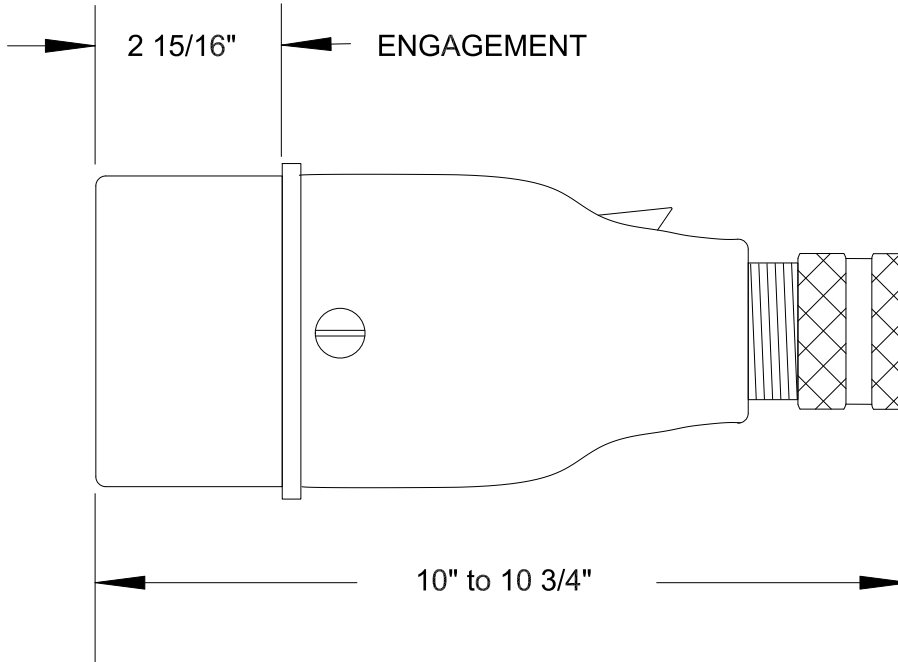

QUELARC[®] 100 AMP 600 VAC

2 POLE 3 WIRE
PRESSURE CONTACTS
1.375" TO 1.750" CABLE RANGE

To order contact:
 HILLCREST ENTERPRISES, INC.
 11092 AIR PARK ROAD
 ASHLAND, VA 23005 USA

Phone: 804-798-8390
 Fax: 804-752-7830