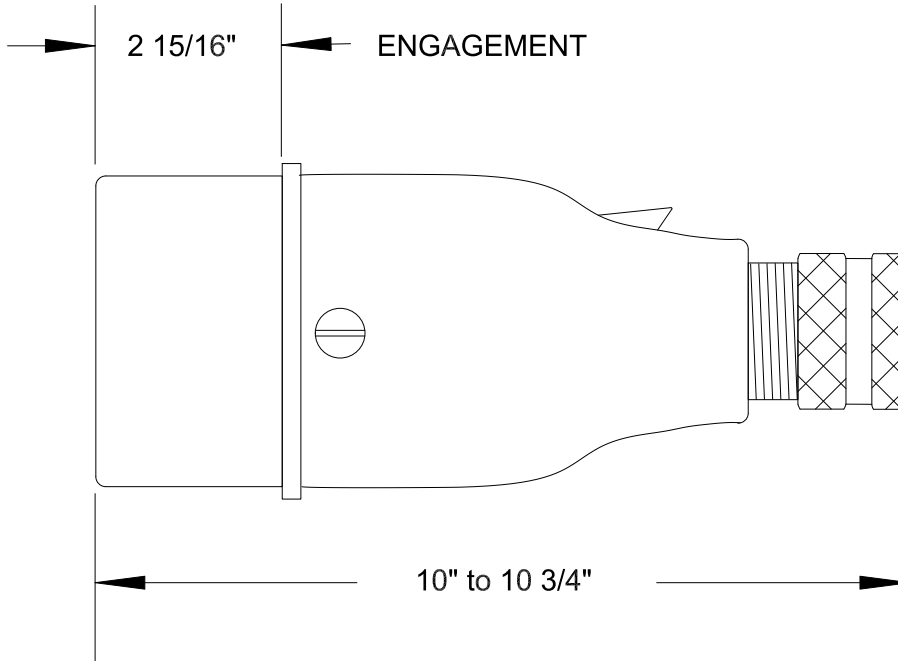

# QUELARC<sup>®</sup> 100 AMP 600 VAC

3 POLE 4 WIRE
PRESSURE CONTACTS
1.375" TO 1.750" CABLE RANGE

To order contact:  
 HILLCREST ENTERPRISES, INC.  
 11092 AIR PARK ROAD  
 ASHLAND, VA 23005 USA

Phone: 804-798-8390  
 Fax: 804-752-7830