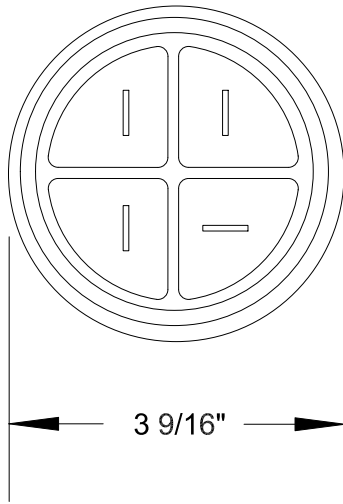

# QUELARC<sup>®</sup> 100 AMP 600 VAC

3 POLE 4 WIRE
PRESSURE CONTACTS
1.375" TO 1.750" CABLE RANGE

To order contact:  
 HILLCREST ENTERPRISES, INC.  
 11092 AIR PARK ROAD  
 ASHLAND, VA 23005 USA

Phone: 804-798-8390  
 Fax: 804-752-7830