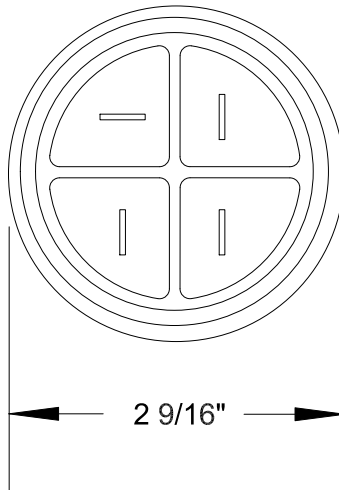

QUELARC[®] 30 AMP 600 VAC

3 POLE 4 WIRE
PRESSURE CONTACTS
.375" TO .625" CABLE RANGE

To order contact:
HILLCREST ENTERPRISES, INC.
 11092 AIR PARK ROAD
 ASHLAND, VA 23005 USA

Phone: 804-798-8390
 Fax: 804-752-7830

<http://www.pylenational.co>
<http://www.plugs.cc>

DRAWING NOT TO SCALE

DRAWN BY	NVS	 HILLCREST ENTERPRISES		
APPROVED	4/14	JPD-53046-PR		
ISSUED				
RECORD OF ISSUE		SCALE	DRG No.	SHEET
				1 OF 1