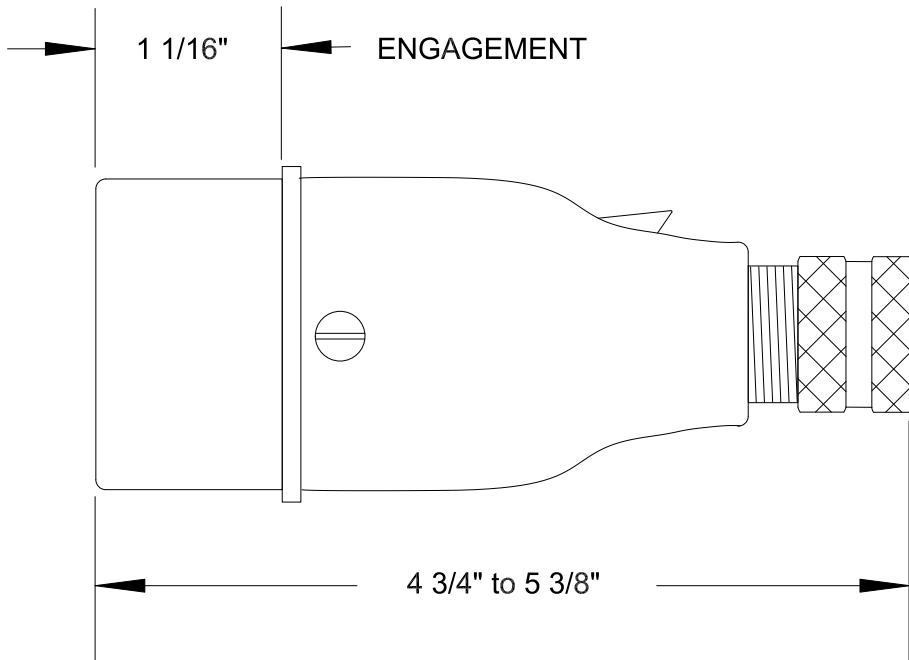

QUELARC[®] 30 AMP 600 VAC

3 POLE 4 WIRE
PRESSURE CONTACTS
.375" TO .625" CABLE RANGE

To order contact:
HILLCREST ENTERPRISES, INC.
 11092 AIR PARK ROAD
 ASHLAND, VA 23005 USA

Phone: 804-798-8390
 Fax: 804-752-7830