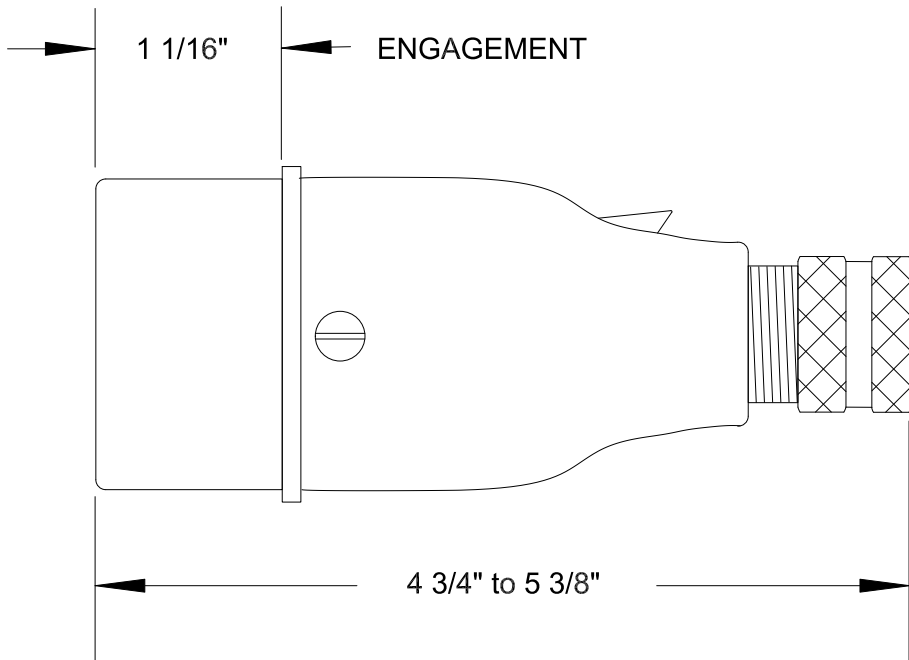

# QUELARC<sup>®</sup> 30 AMP 600 VAC

2 POLE 3 WIRE
PRESSURE CONTACTS
.625" TO 1.000" CABLE RANGE

To order contact:  
 HILLCREST ENTERPRISES, INC.  
 11092 AIR PARK ROAD  
 ASHLAND, VA 23005 USA

Phone: 804-798-8390  
 Fax: 804-752-7830