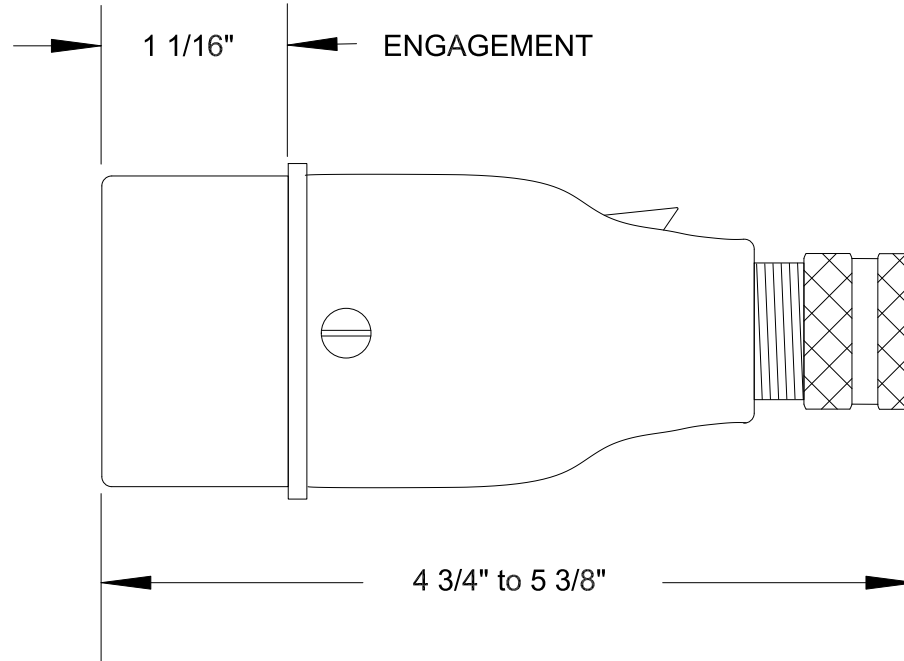

QUELARC[®] 30 AMP 600 VAC

2 POLE 3 WIRE
SOLDER CONTACTS
.625" TO 1.000" CABLE RANGE

To order contact:
 HILLCREST ENTERPRISES, INC.
 11092 AIR PARK ROAD
 ASHLAND, VA 23005 USA

Phone: 804-798-8390
 Fax: 804-752-7830