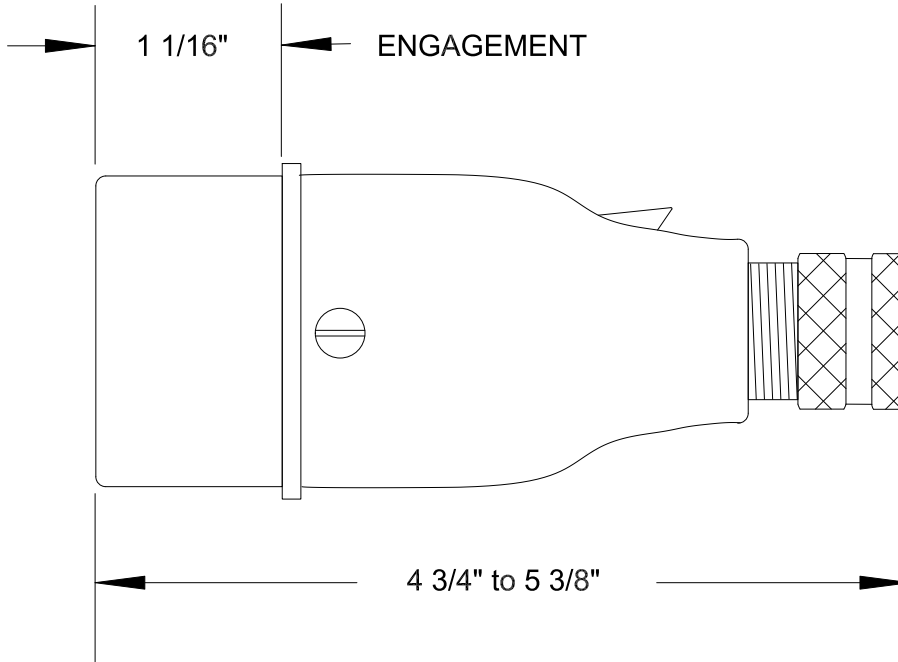

# QUELARC<sup>®</sup> 30 AMP 600 VAC

3 POLE 4 WIRE
PRESSURE CONTACTS
.625" TO 1.000" CABLE RANGE

To order contact:  
**HILLCREST ENTERPRISES, INC.**  
 11092 AIR PARK ROAD  
 ASHLAND, VA 23005 USA

Phone: 804-798-8390  
 Fax: 804-752-7830