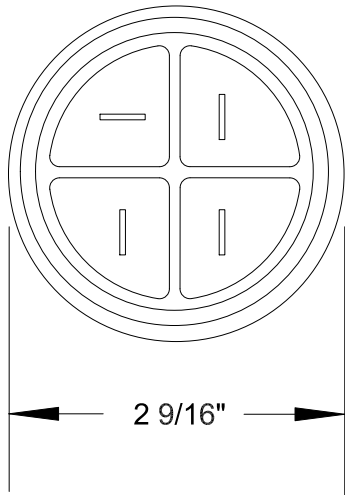

# QUELARC<sup>®</sup> 30 AMP 600 VAC

3 POLE 4 WIRE
PRESSURE CONTACTS
.625" TO 1.000" CABLE RANGE

To order contact:  
**HILLCREST ENTERPRISES, INC.**  
 11092 AIR PARK ROAD  
 ASHLAND, VA 23005 USA

Phone: 804-798-8390  
 Fax: 804-752-7830