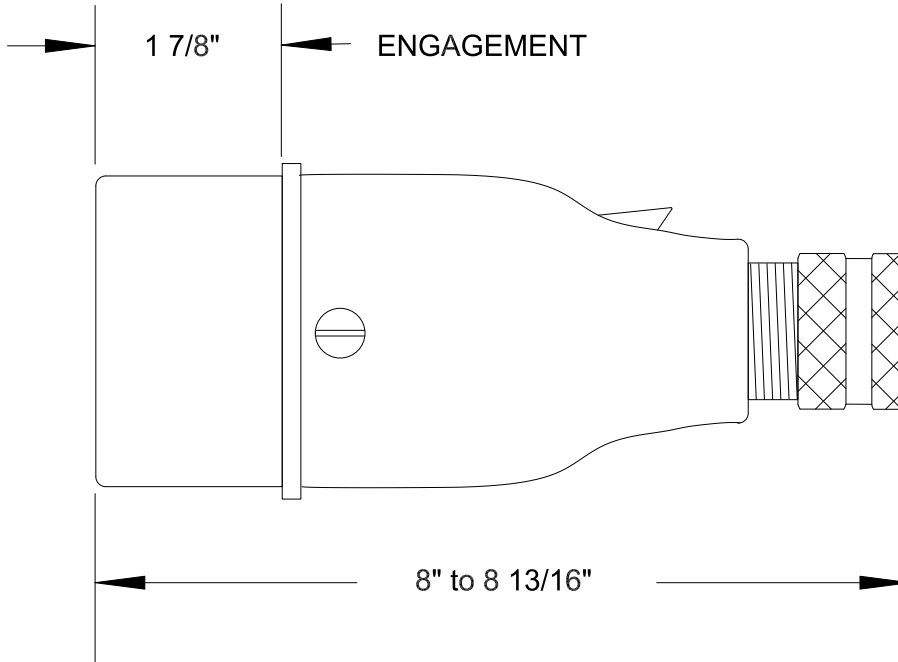

QUELARC[®] 60 AMP 600 VAC

2 POLE 3 WIRE
PRESSURE CONTACTS
.625" TO 1.000" CABLE RANGE

To order contact:
 HILLCREST ENTERPRISES, INC.
 11092 AIR PARK ROAD
 ASHLAND, VA 23005 USA

Phone: 804-798-8390
 Fax: 804-752-7830