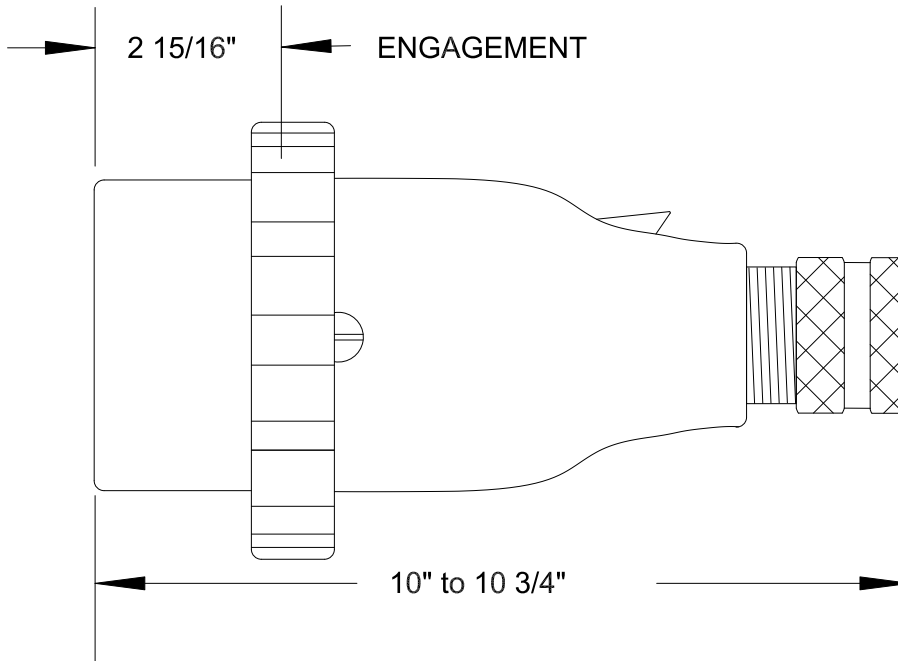

# QUELARC<sup>®</sup> 100 AMP 600 VAC

3 POLE 4 WIRE
PRESSURE CONTACTS
1.000" TO 1.375" CABLE RANGE

To order contact:  
 HILLCREST ENTERPRISES, INC.  
 11092 AIR PARK ROAD  
 ASHLAND, VA 23005 USA

Phone: 804-798-8390  
 Fax: 804-752-7830