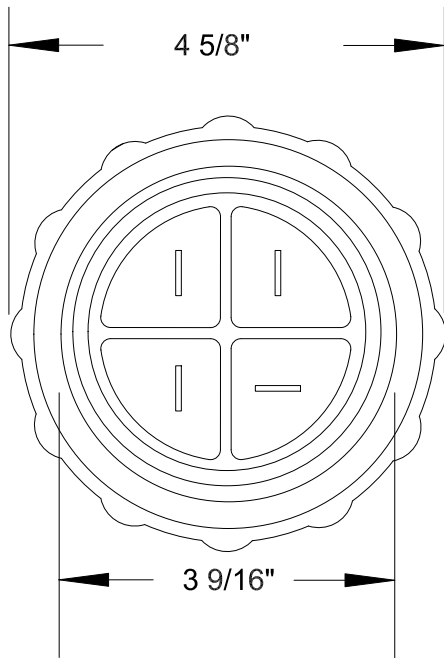

# QUELARC<sup>®</sup> 100 AMP 600 VAC

3 POLE 4 WIRE
PRESSURE CONTACTS
1.000" TO 1.375" CABLE RANGE

To order contact:  
 HILLCREST ENTERPRISES, INC.  
 11092 AIR PARK ROAD  
 ASHLAND, VA 23005 USA

Phone: 804-798-8390  
 Fax: 804-752-7830