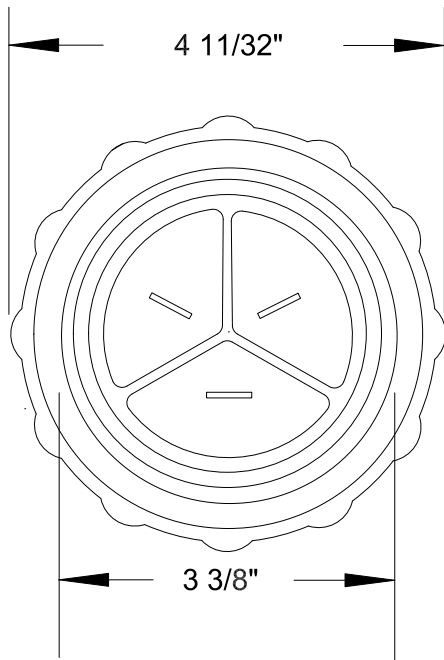

# QUELARC<sup>®</sup> 60 AMP 600 VAC

2 POLE 3 WIRE
PRESSURE CONTACTS
1.000" TO 1.375" CABLE RANGE

To order contact:  
 HILLCREST ENTERPRISES, INC.  
 11092 AIR PARK ROAD  
 ASHLAND, VA 23005 USA

Phone: 804-798-8390  
 Fax: 804-752-7830

<http://www.pylenational.co>  
<http://www.plugs.cc>

DRAWING NOT TO SCALE

DRAWN BY	NVS	 HILLCREST ENTERPRISES		
APPROVED	4/14	<b>JPLD-116036-PR</b>		
ISSUED				
RECORD OF ISSUE		SCALE	DRG No.	SHEET
				1 OF 1