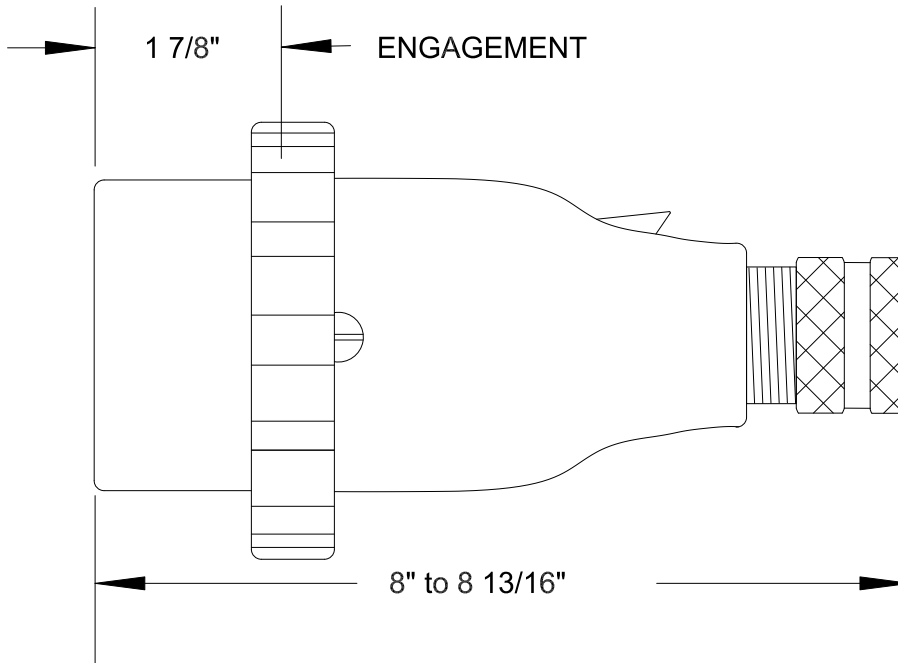

# QUELARC<sup>®</sup> 60 AMP 600 VAC

2 POLE 3 WIRE
PRESSURE CONTACTS
1.000" TO 1.375" CABLE RANGE

To order contact:  
 HILLCREST ENTERPRISES, INC.  
 11092 AIR PARK ROAD  
 ASHLAND, VA 23005 USA

Phone: 804-798-8390  
 Fax: 804-752-7830