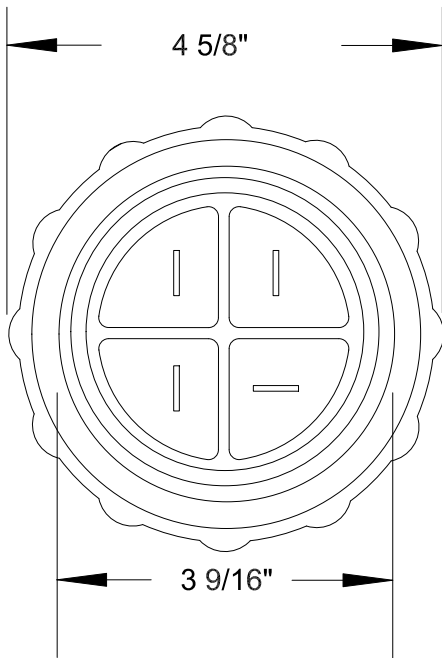

QUELARC[®] 100 AMP 600 VAC

3 POLE 4 WIRE
PRESSURE CONTACTS
1.375" TO 1.750" CABLE RANGE

To order contact:
HILLCREST ENTERPRISES, INC.
 11092 AIR PARK ROAD
 ASHLAND, VA 23005 USA

Phone: 804-798-8390
 Fax: 804-752-7830