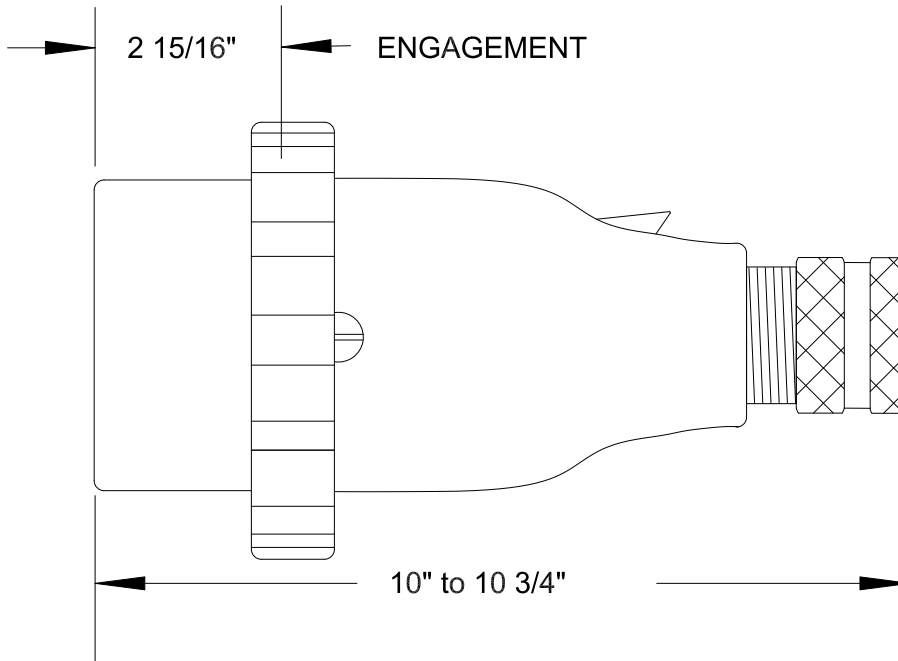

QUELARC[®] 100 AMP 600 VAC

3 POLE 4 WIRE
PRESSURE CONTACTS
1.375" TO 1.750" CABLE RANGE

To order contact:
HILLCREST ENTERPRISES, INC.
 11092 AIR PARK ROAD
 ASHLAND, VA 23005 USA

Phone: 804-798-8390
 Fax: 804-752-7830