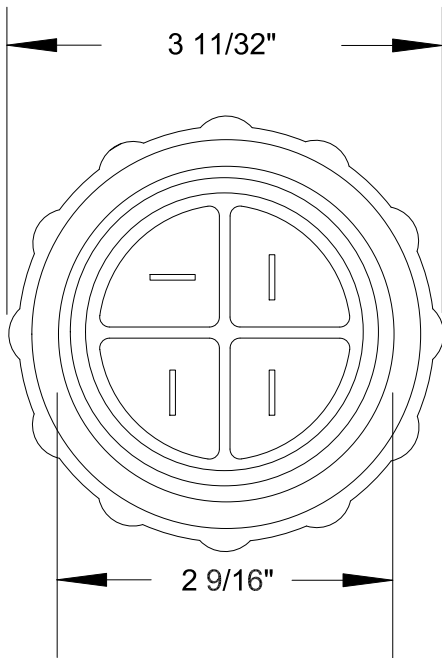

QUELARC[®] 30 AMP 600 VAC

3 POLE 4 WIRE
PRESSURE CONTACTS
.625" TO 1.000" CABLE RANGE

To order contact:
 HILLCREST ENTERPRISES, INC.
 11092 AIR PARK ROAD
 ASHLAND, VA 23005 USA

Phone: 804-798-8390
 Fax: 804-752-7830