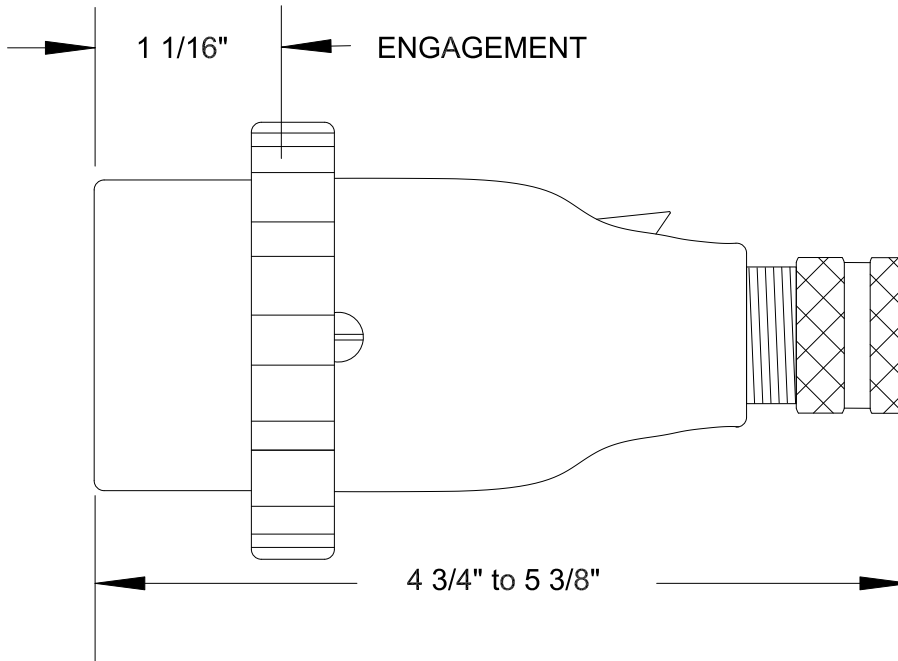

QUELARC[®] 30 AMP 600 VAC

3 POLE 4 WIRE
PRESSURE CONTACTS
.625" TO 1.000" CABLE RANGE

To order contact:
 HILLCREST ENTERPRISES, INC.
 11092 AIR PARK ROAD
 ASHLAND, VA 23005 USA

Phone: 804-798-8390
 Fax: 804-752-7830