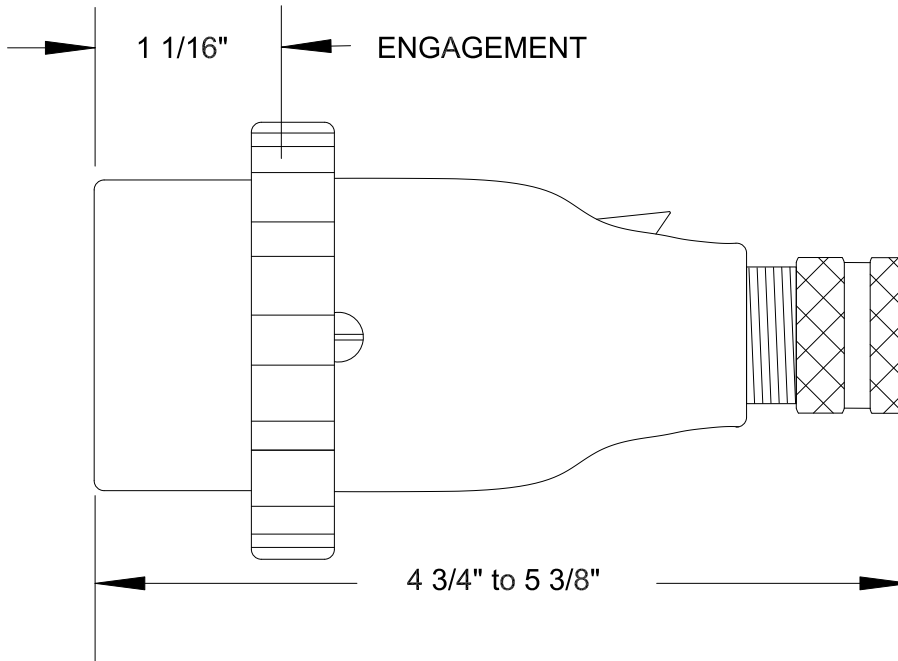

QUELARC[®] 30 AMP 600 VAC

3 POLE 4 WIRE
SOLDER CONTACTS
.625" TO 1.000" CABLE RANGE

To order contact:
 HILLCREST ENTERPRISES, INC.
 11092 AIR PARK ROAD
 ASHLAND, VA 23005 USA

Phone: 804-798-8390
 Fax: 804-752-7830