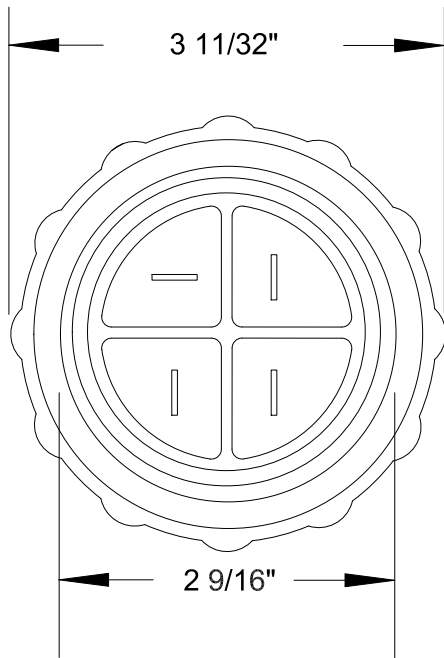

QUELARC[®] 30 AMP 600 VAC

3 POLE 4 WIRE
SOLDER CONTACTS
.625" TO 1.000" CABLE RANGE

To order contact:
 HILLCREST ENTERPRISES, INC.
 11092 AIR PARK ROAD
 ASHLAND, VA 23005 USA

Phone: 804-798-8390
 Fax: 804-752-7830