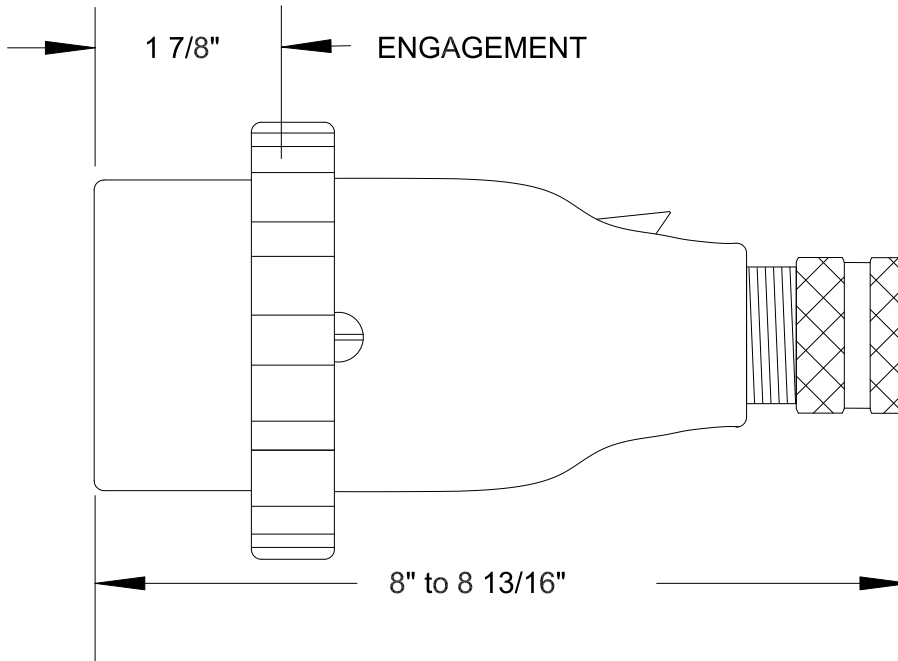

QUELARC[®] 60 AMP 600 VAC

3 POLE 4 WIRE
PRESSURE CONTACTS
.625" TO 1.000" CABLE RANGE

To order contact:
 HILLCREST ENTERPRISES, INC.
 11092 AIR PARK ROAD
 ASHLAND, VA 23005 USA

Phone: 804-798-8390
 Fax: 804-752-7830