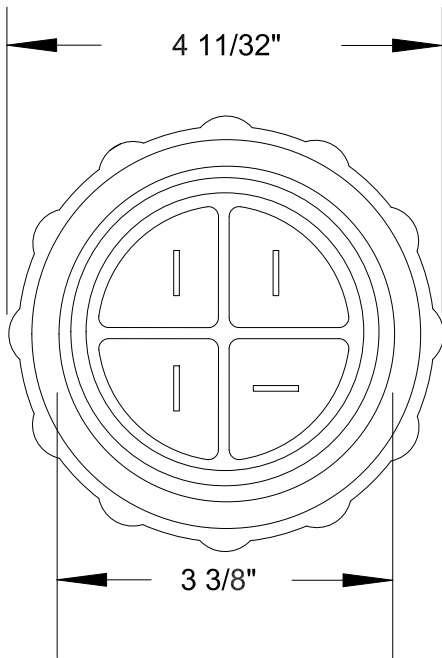

QUELARC[®] 60 AMP 600 VAC

3 POLE 4 WIRE
PRESSURE CONTACTS
.625" TO 1.000" CABLE RANGE

To order contact:
 HILLCREST ENTERPRISES, INC.
 11092 AIR PARK ROAD
 ASHLAND, VA 23005 USA

Phone: 804-798-8390
 Fax: 804-752-7830