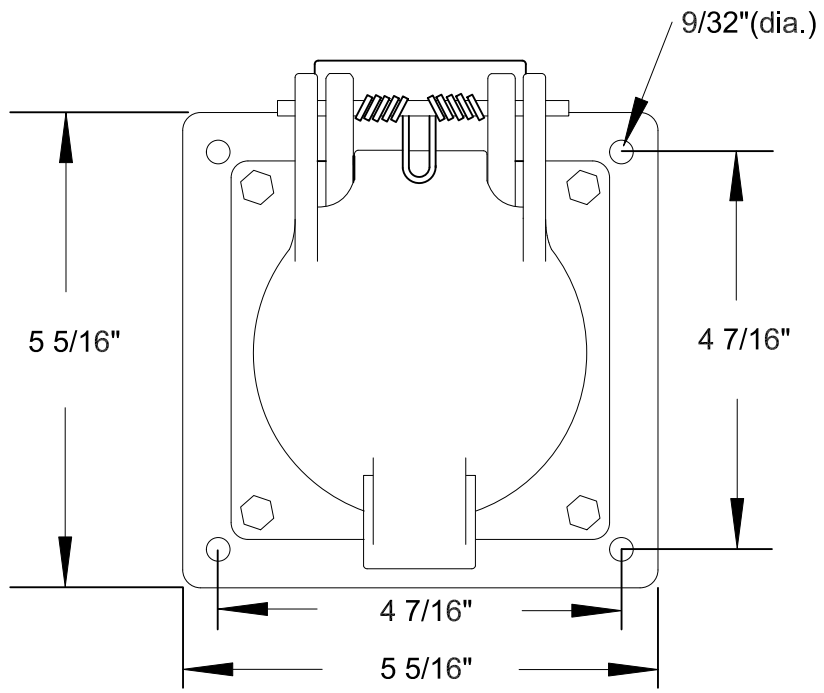

QUELARC[®] 60 AMP 600 VAC

3 POLE 4 WIRE
PRESSURE CONTACTS
1 1/4" NPT

RECEPTACLE FACE

DRAWING NOT TO SCALE

To order contact:
HILLCREST ENTERPRISES, INC.
 11092 AIR PARK ROAD
 ASHLAND, VA 23005 USA

Phone: 804-798-8390
 Fax: 804-752-7830