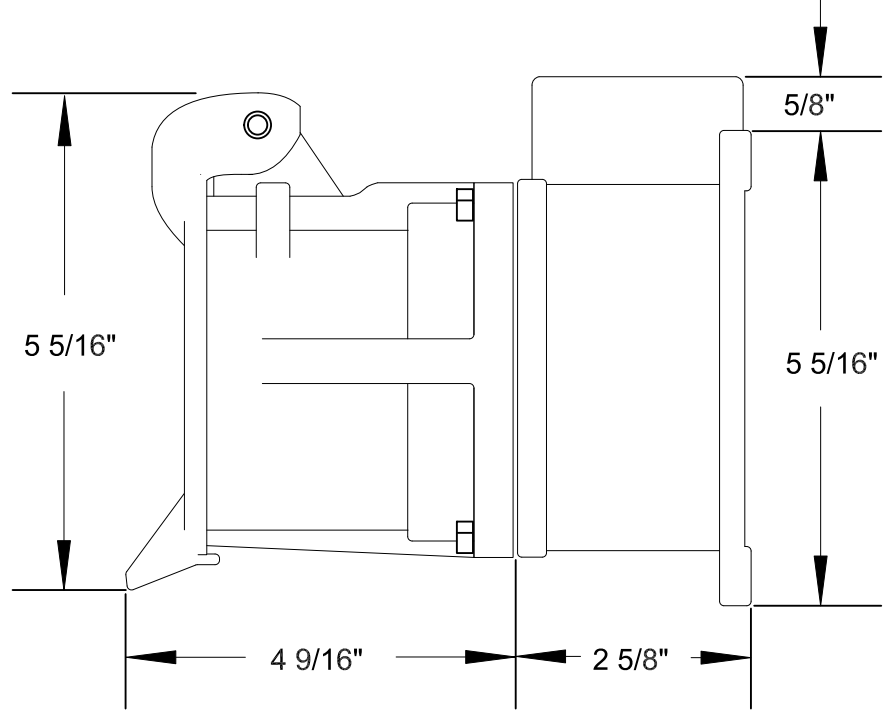

QUELARC[®] 60 AMP 600 VAC

3 POLE 4 WIRE
PRESSURE CONTACTS
1 1/4" NPT

RECEPTACLE FACE

DRAWING NOT TO SCALE

To order contact:
HILLCREST ENTERPRISES, INC.
 11092 AIR PARK ROAD
 ASHLAND, VA 23005 USA

Phone: 804-798-8390
 Fax: 804-752-7830