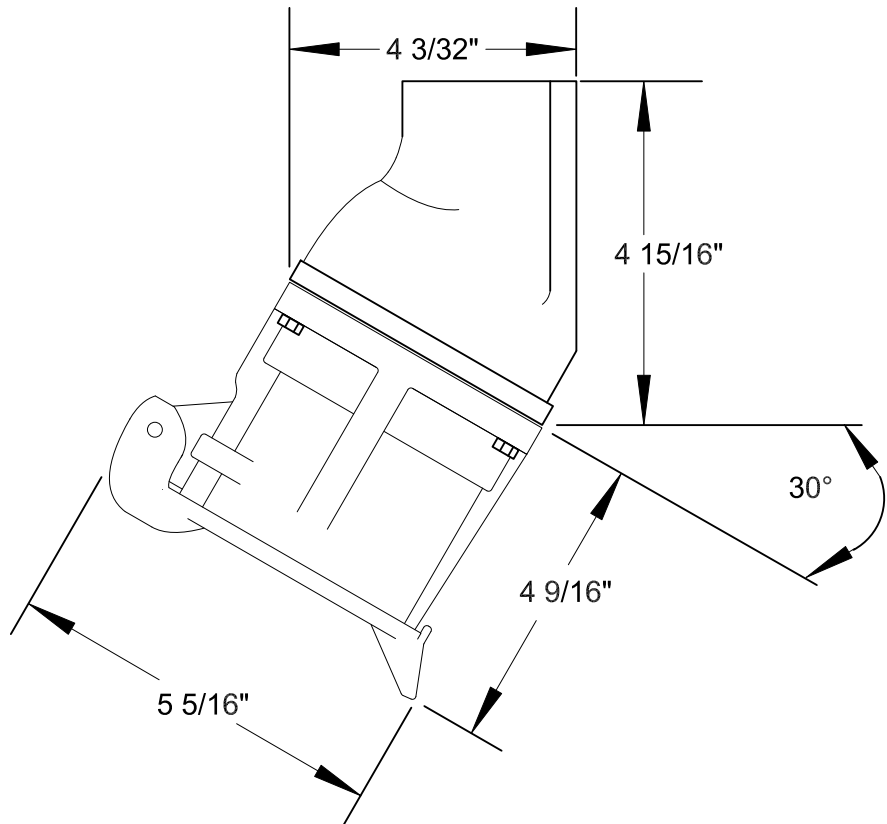

QUELARC[®] 60 AMP 600 VAC

3 POLE 4 WIRE
SOLDER CONTACTS
1 1/4" NPT

RECEPTACLE FACE

DRAWING NOT TO SCALE

To order contact:
HILLCREST ENTERPRISES, INC.
 11092 AIR PARK ROAD
 ASHLAND, VA 23005 USA

Phone: 804-798-8390
 Fax: 804-752-7830