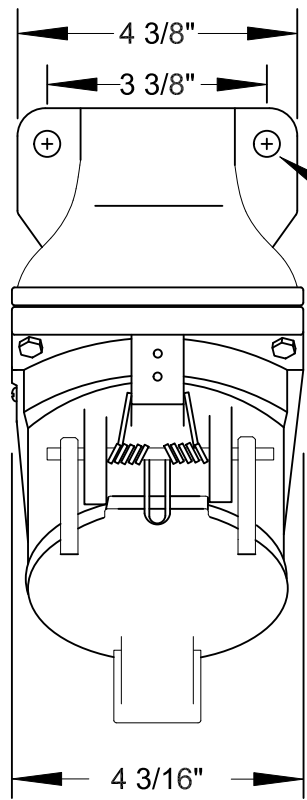

QUELARC[®] 60 AMP 600 VAC

3 POLE 4 WIRE
SOLDER CONTACTS
1 1/4" NPT

RECEPTACLE FACE

DRAWING NOT TO SCALE

To order contact:
HILLCREST ENTERPRISES, INC.
 11092 AIR PARK ROAD
 ASHLAND, VA 23005 USA

Phone: 804-798-8390
 Fax: 804-752-7830