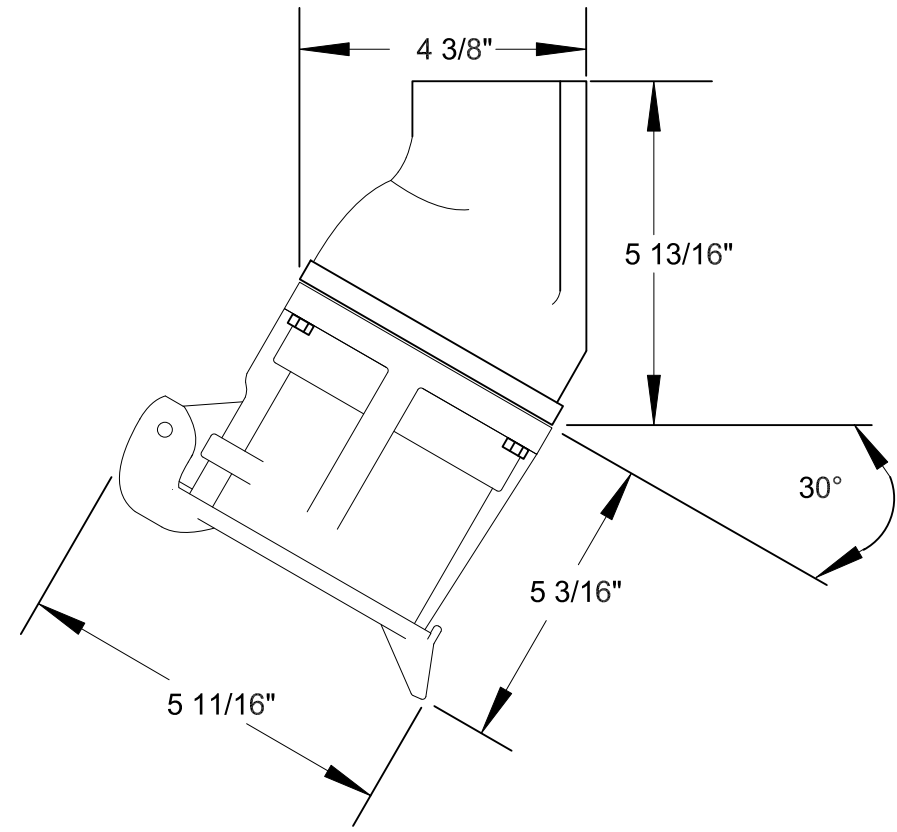

QUELARC[®] 100 AMP 600 VAC

3 POLE 4 WIRE
PRESSURE CONTACTS
1 1/2" NPT

13/32"(DIA.)

RECEPTACLE FACE

DRAWING NOT TO SCALE

To order contact:
HILLCREST ENTERPRISES, INC.
 11092 AIR PARK ROAD
 ASHLAND, VA 23005 USA