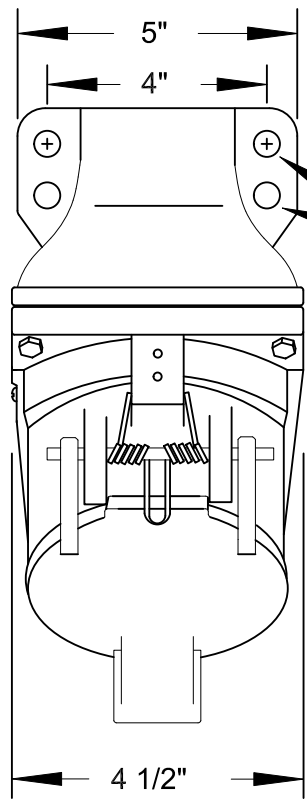

QUELARC[®] 100 AMP 600 VAC

3 POLE 4 WIRE
PRESSURE CONTACTS
1 1/2" NPT

13/32"(DIA.)

RECEPTACLE FACE

DRAWING NOT TO SCALE

To order contact:
HILLCREST ENTERPRISES, INC.
 11092 AIR PARK ROAD
 ASHLAND, VA 23005 USA