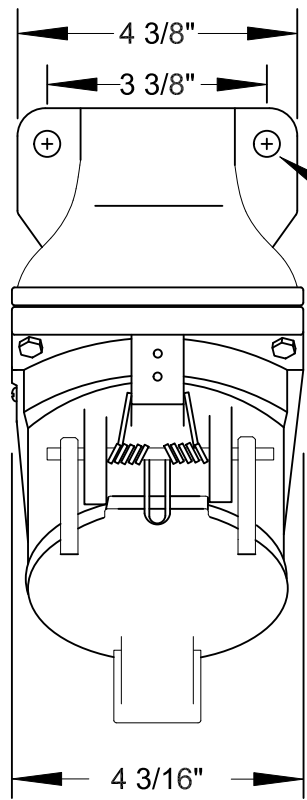

QUELARC[®] 60 AMP 600 VAC

3 POLE 4 WIRE
SOLDER CONTACTS
1 1/2" NPT

13/32" (DIA.)

RECEPTACLE FACE

DRAWING NOT TO SCALE

To order contact:
HILLCREST ENTERPRISES, INC.
 11092 AIR PARK ROAD
 ASHLAND, VA 23005 USA