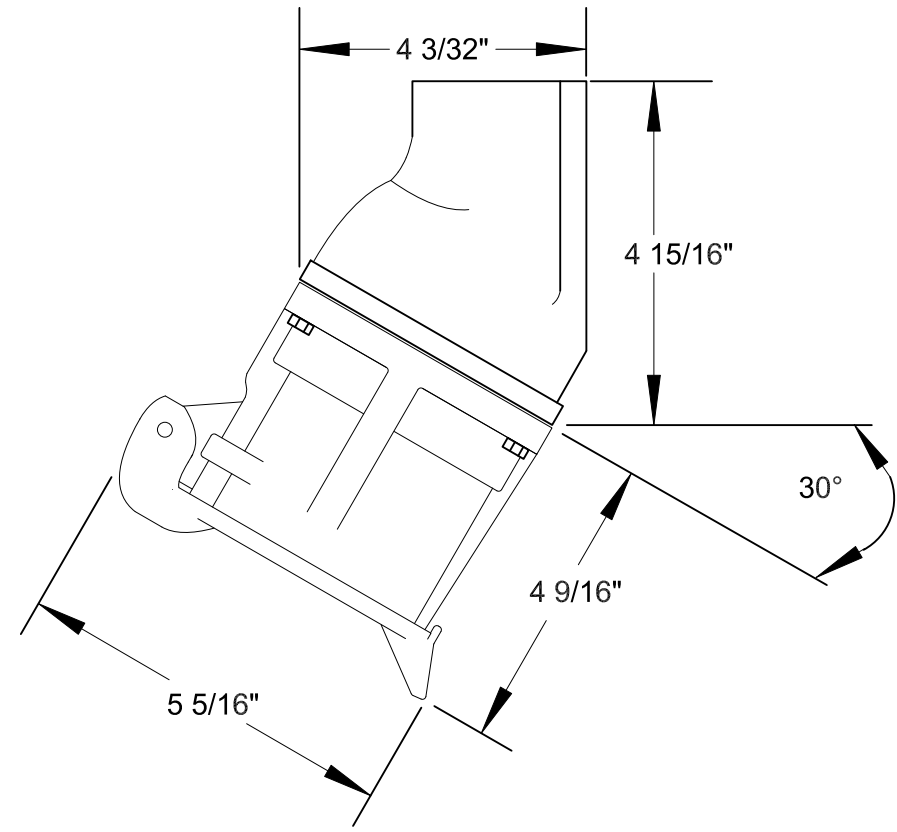

QUELARC[®] 60 AMP 600 VAC

3 POLE 4 WIRE
SOLDER CONTACTS
1 1/2" NPT

13/32" (DIA.)

RECEPTACLE FACE

DRAWING NOT TO SCALE

To order contact:
HILLCREST ENTERPRISES, INC.
 11092 AIR PARK ROAD
 ASHLAND, VA 23005 USA