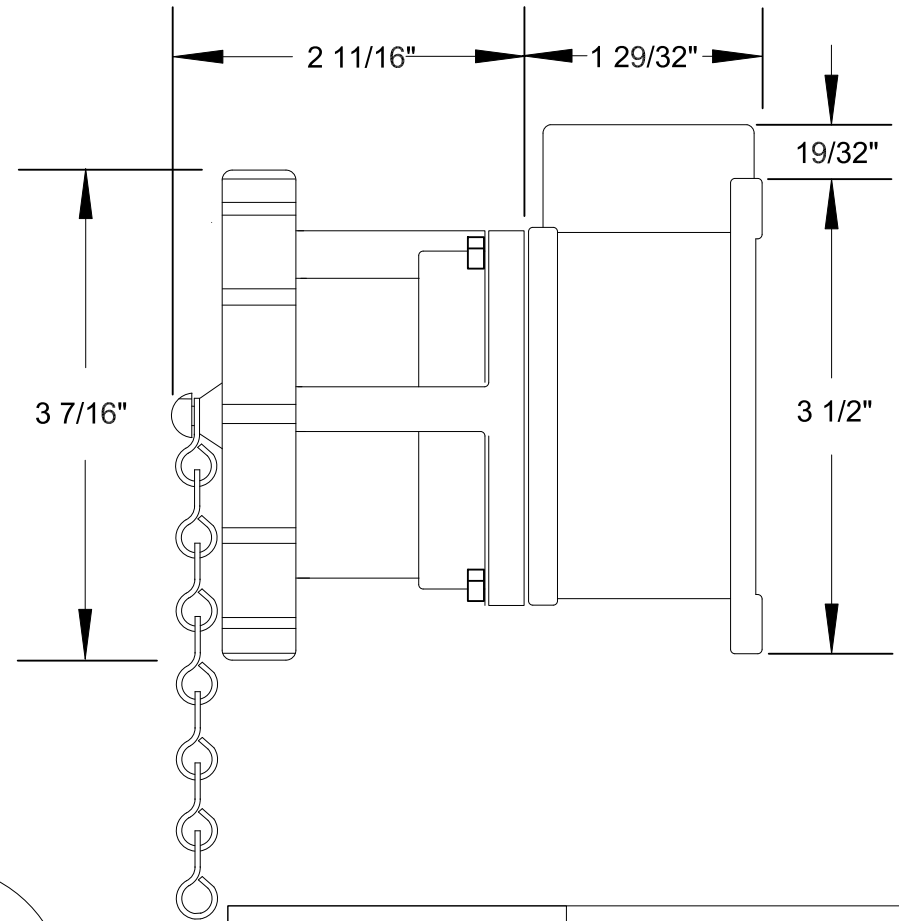

QUELARC[®] 30 AMP 600 VAC

3 POLE 4 WIRE
PRESSURE CONTACTS
3/4" NPT

DRAWING NOT TO SCALE

To order contact:
 HILLCREST ENTERPRISES, INC.
 11092 AIR PARK ROAD
 ASHLAND, VA 23005 USA

Phone: 804-798-8390
 Fax: 804-752-7830