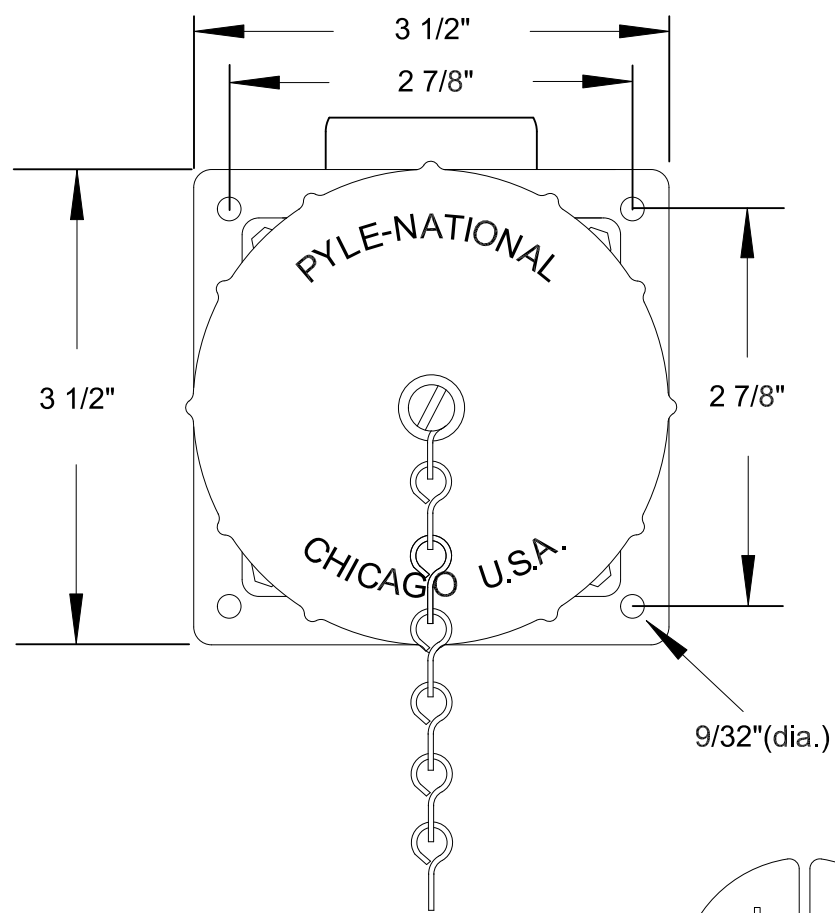

QUELARC[®] 30 AMP 600 VAC

3 POLE 4 WIRE
PRESSURE CONTACTS
3/4" NPT

DRAWING NOT TO SCALE

To order contact:
 HILLCREST ENTERPRISES, INC.
 11092 AIR PARK ROAD
 ASHLAND, VA 23005 USA

Phone: 804-798-8390
 Fax: 804-752-7830

<http://www.pylonational.co>
<http://www.plugs.cc>

DRAWN BY	NVS	HILLCREST ENTERPRISES		
APPROVED	2/15	JREA-23046-PR		
ISSUED				
RECORD OF ISSUE		SCALE	DRG No.	SHEET
				1 OF 1