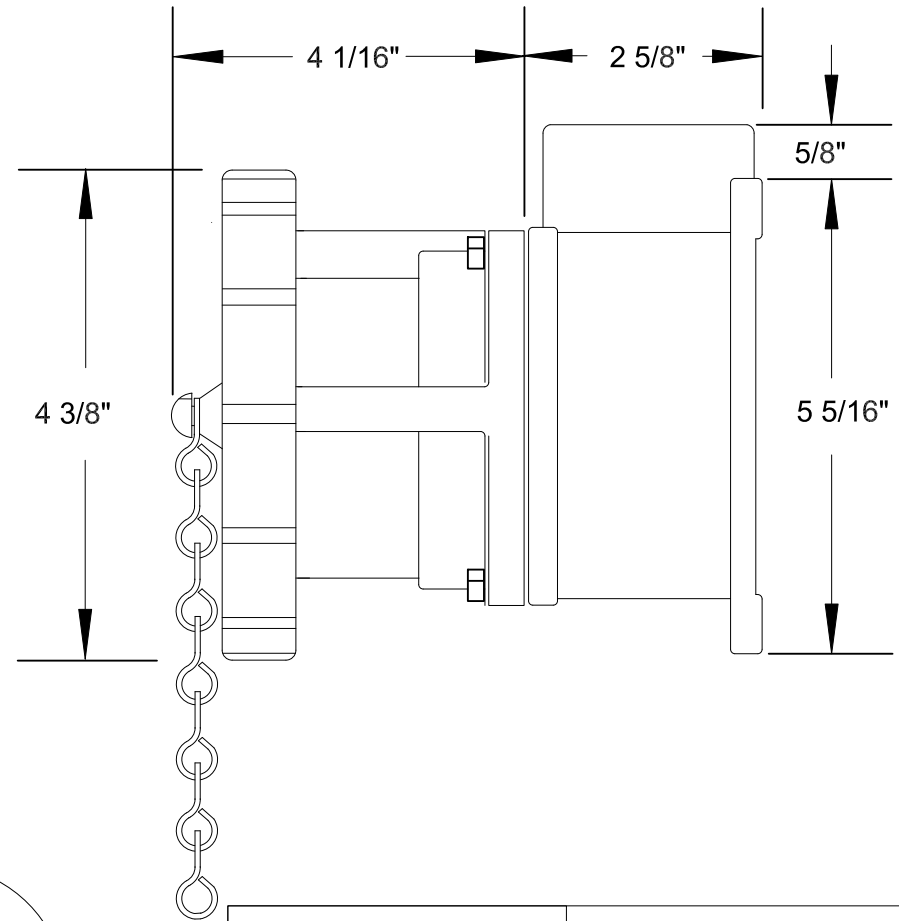

QUELARC[®] 60 AMP 600 VAC

3 POLE 4 WIRE
PRESSURE CONTACTS
1 1/4" NPT

DRAWING NOT TO SCALE

To order contact:
 HILLCREST ENTERPRISES, INC.
 11092 AIR PARK ROAD
 ASHLAND, VA 23005 USA

Phone: 804-798-8390
 Fax: 804-752-7830