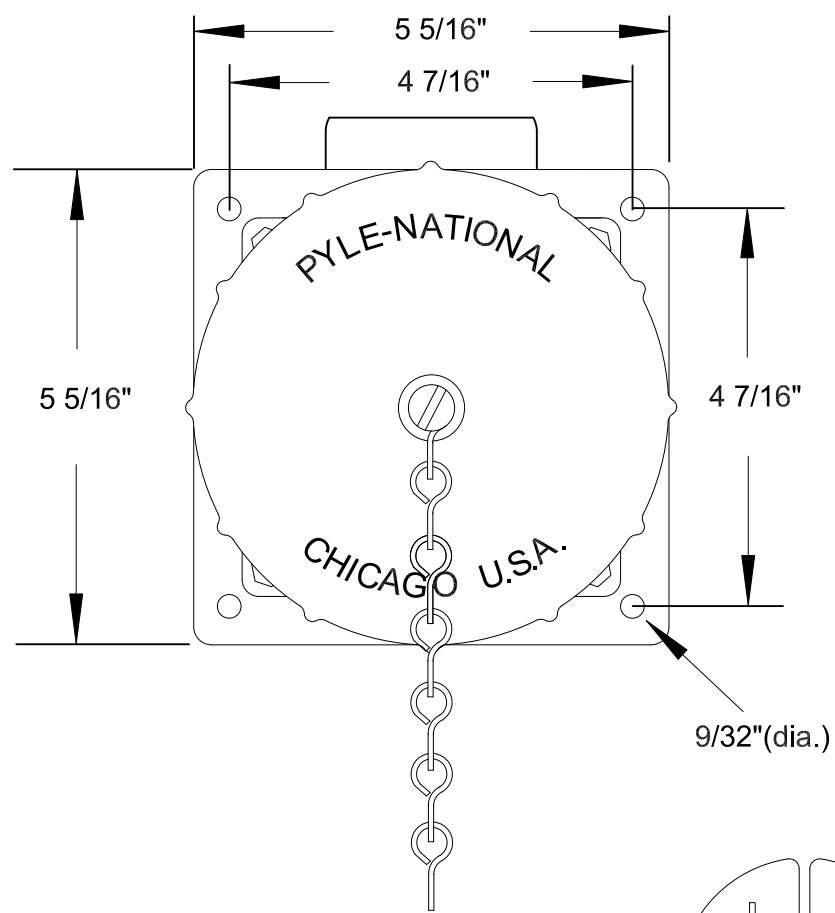

QUELARC[®] 60 AMP 600 VAC

3 POLE 4 WIRE
PRESSURE CONTACTS
1 1/4" NPT

DRAWING NOT TO SCALE

To order contact:
 HILLCREST ENTERPRISES, INC.
 11092 AIR PARK ROAD
 ASHLAND, VA 23005 USA

Phone: 804-798-8390
 Fax: 804-752-7830

<http://www.pylonational.co>
<http://www.plugs.cc>

DRAWN BY	NVS	HILLCREST ENTERPRISES		
APPROVED	2/15	JREA-46046-PR		
ISSUED				
RECORD OF ISSUE		SCALE	DRG No.	SHEET
				1 OF 1