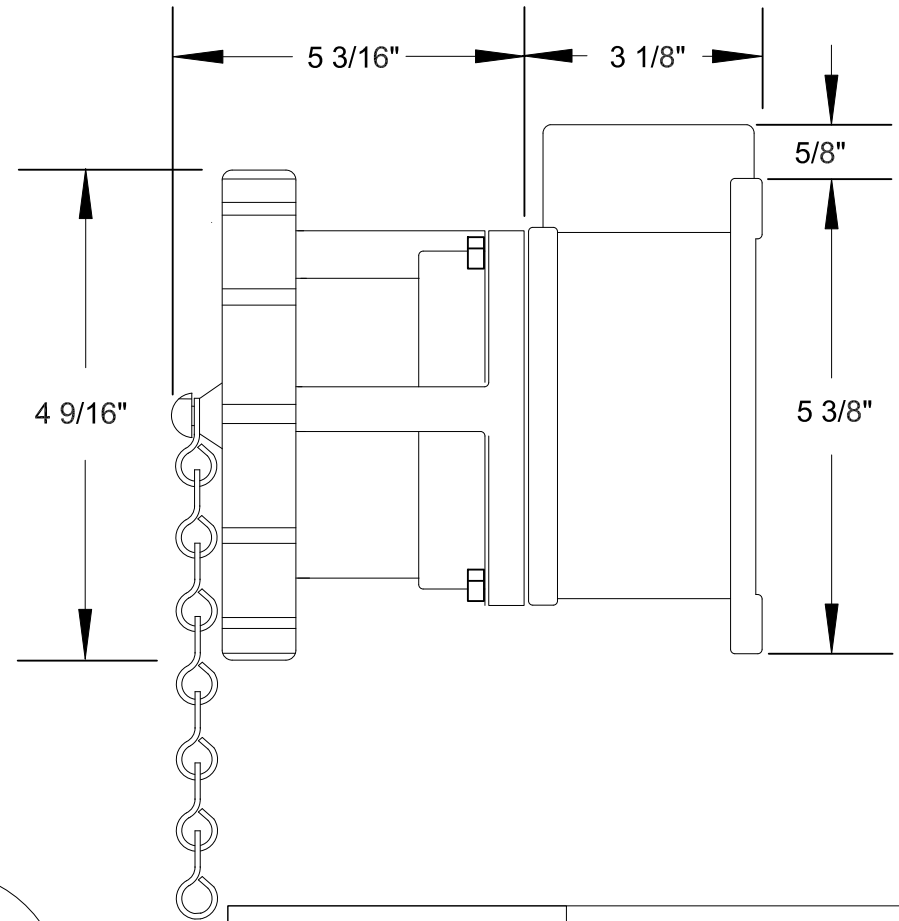

QUELARC[®] 100 AMP 600 VAC

2 POLE 3 WIRE
PRESSURE CONTACTS
1 1/2" NPT

DRAWING NOT TO SCALE

To order contact:
 HILLCREST ENTERPRISES, INC.
 11092 AIR PARK ROAD
 ASHLAND, VA 23005 USA

Phone: 804-798-8390
 Fax: 804-752-7830