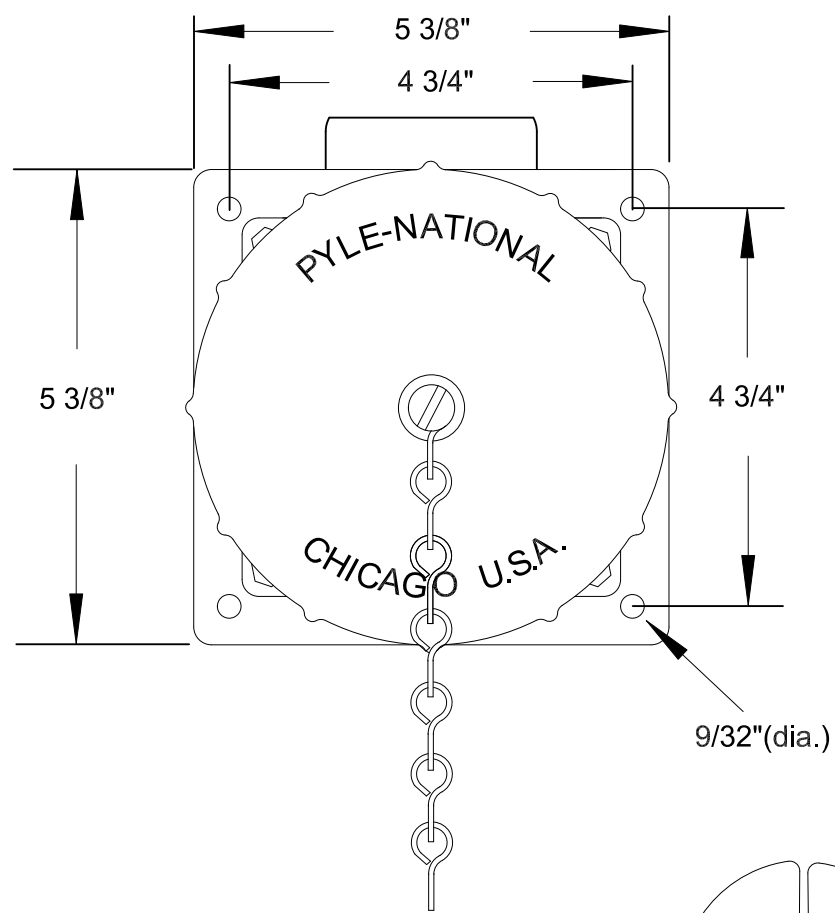

QUELARC[®] 100 AMP 600 VAC

2 POLE 3 WIRE
PRESSURE CONTACTS
1 1/2" NPT

DRAWING NOT TO SCALE

To order contact:
 HILLCREST ENTERPRISES, INC.
 11092 AIR PARK ROAD
 ASHLAND, VA 23005 USA

Phone: 804-798-8390
 Fax: 804-752-7830

<http://www.pylonational.co>
<http://www.plugs.cc>

DRAWN BY	NVS	HILLCREST ENTERPRISES		
APPROVED	2/15	JREA-510036-PR		
ISSUED				
RECORD OF ISSUE		SCALE	DRG No.	SHEET
				1 OF 1