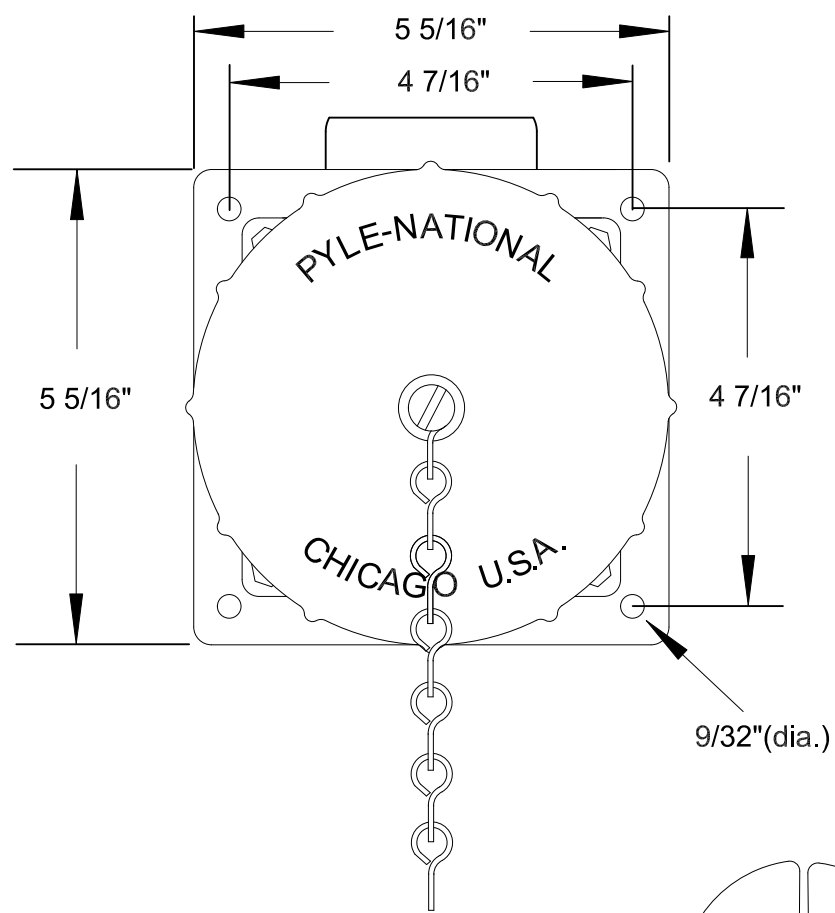

QUELARC[®] 60 AMP 600 VAC

2 POLE 3 WIRE
PRESSURE CONTACTS
1 1/2" NPT

DRAWING NOT TO SCALE

To order contact:
HILLCREST ENTERPRISES, INC.
 11092 AIR PARK ROAD
 ASHLAND, VA 23005 USA

Phone: 804-798-8390
 Fax: 804-752-7830

<http://www.pylenational.co>
<http://www.plugs.cc>

DRAWN BY	NVS	HILLCREST ENTERPRISES		
APPROVED	2/15	JREA-56036-PR		
ISSUED				
RECORD OF ISSUE		SCALE	DRG No.	SHEET
				1 OF 1