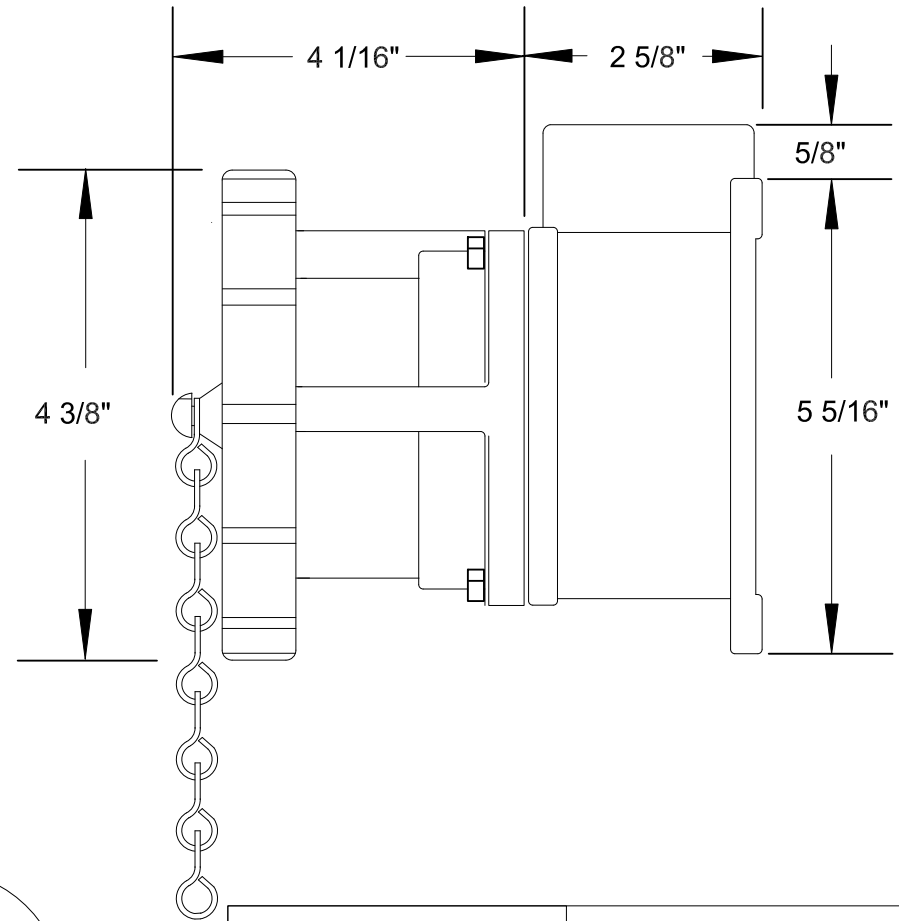

QUELARC[®] 60 AMP 600 VAC

2 POLE 3 WIRE
PRESSURE CONTACTS
1 1/2" NPT

DRAWING NOT TO SCALE

To order contact:
HILLCREST ENTERPRISES, INC.
 11092 AIR PARK ROAD
 ASHLAND, VA 23005 USA

Phone: 804-798-8390
 Fax: 804-752-7830