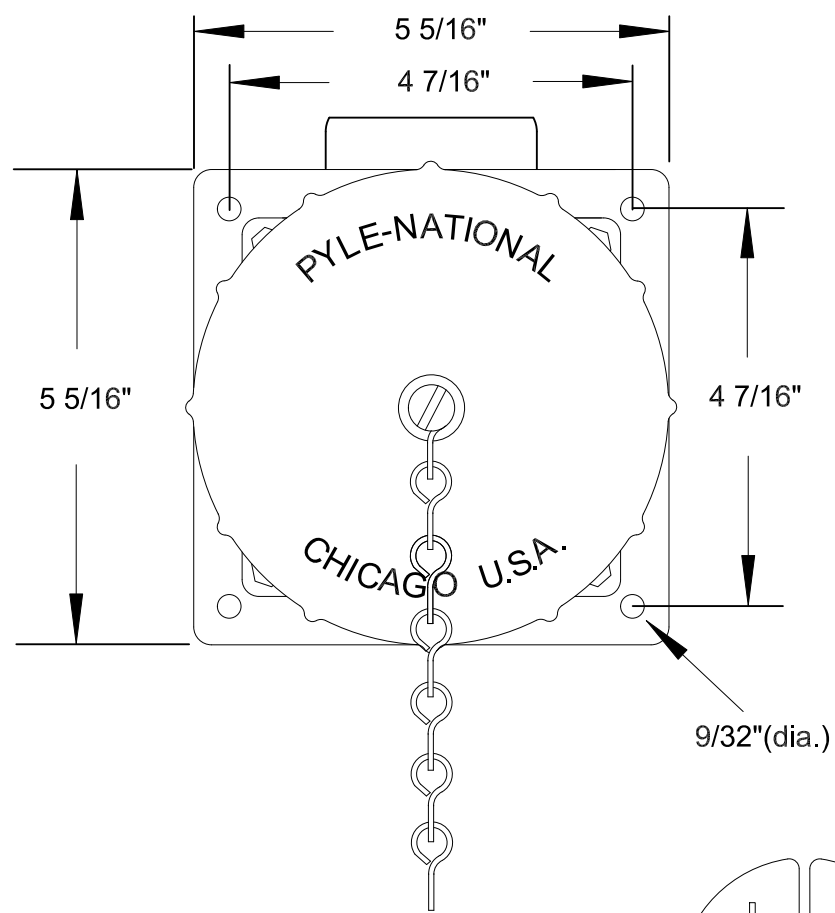

QUELARC[®] 60 AMP 600 VAC

3 POLE 4 WIRE
PRESSURE CONTACTS
1 1/2" NPT

DRAWING NOT TO SCALE

To order contact:
 HILLCREST ENTERPRISES, INC.
 11092 AIR PARK ROAD
 ASHLAND, VA 23005 USA

Phone: 804-798-8390
 Fax: 804-752-7830

<http://www.pylonational.co>
<http://www.plugs.cc>

DRAWN BY	NVS	HILLCREST ENTERPRISES		
APPROVED	2/15	JREA-56046-PR		
ISSUED				
RECORD OF ISSUE		SCALE	DRG No.	SHEET
				1 OF 1