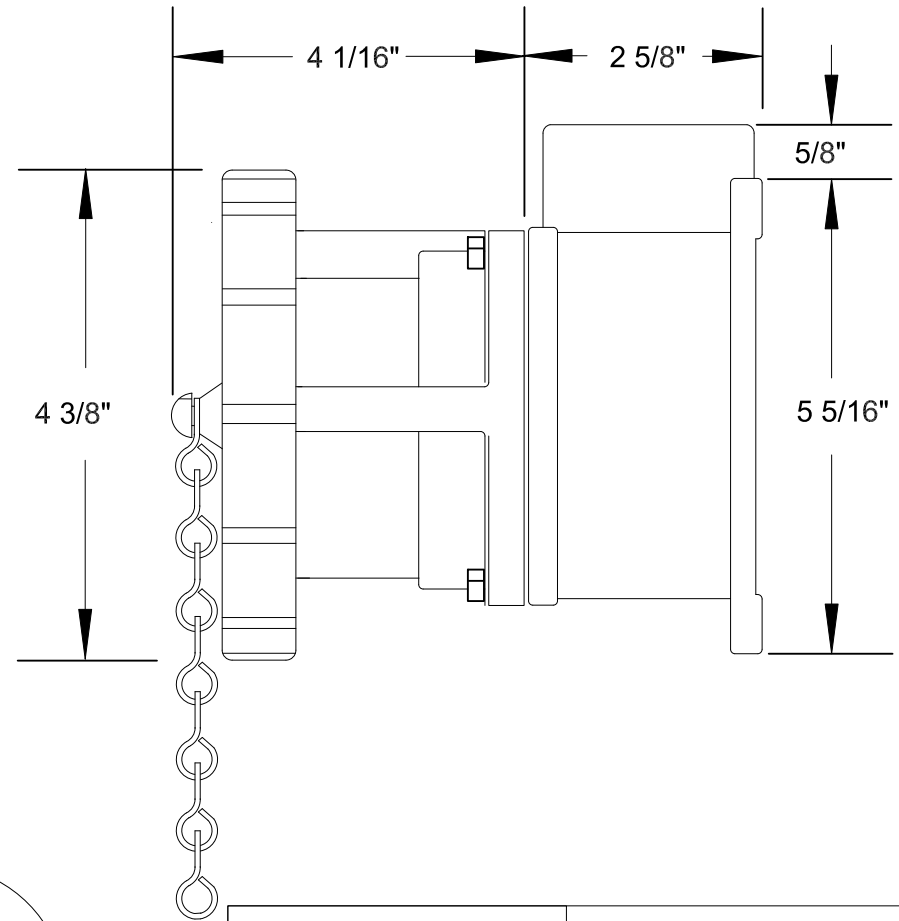

QUELARC[®] 60 AMP 600 VAC

3 POLE 4 WIRE
PRESSURE CONTACTS
1 1/2" NPT

DRAWING NOT TO SCALE

To order contact:
 HILLCREST ENTERPRISES, INC.
 11092 AIR PARK ROAD
 ASHLAND, VA 23005 USA

Phone: 804-798-8390
 Fax: 804-752-7830