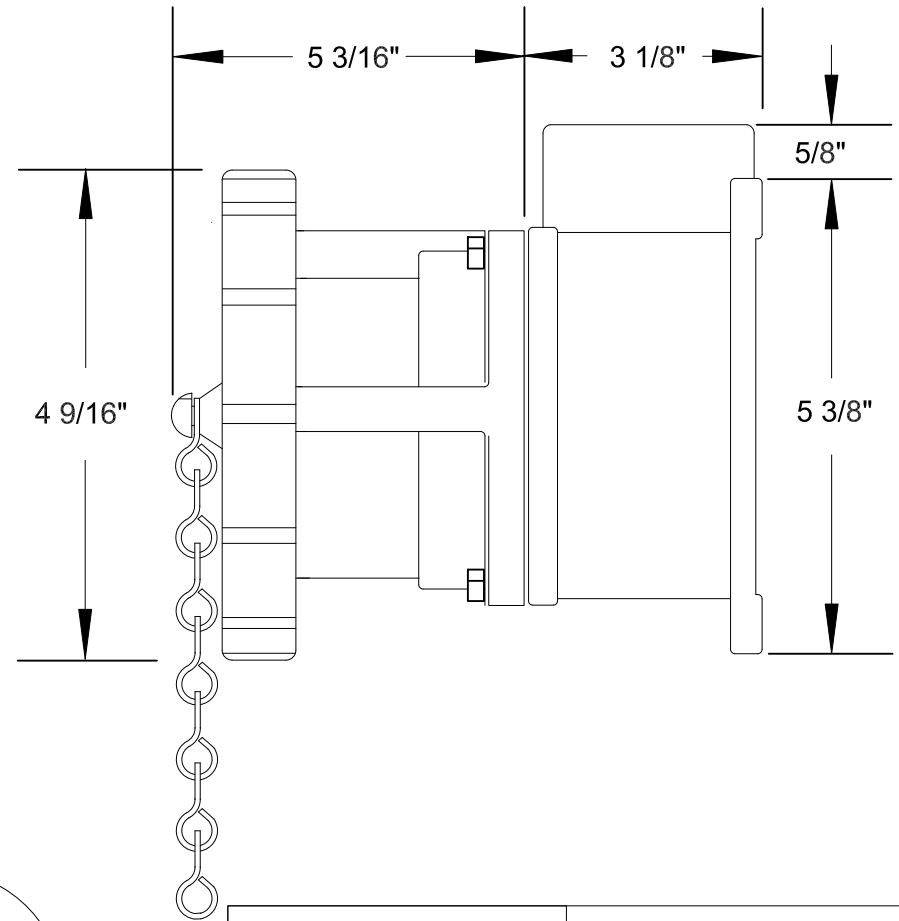

# QUELARC<sup>®</sup> 100 AMP 600 VAC

2 POLE 3 WIRE
PRESSURE CONTACTS
2" NPT

DRAWING NOT TO SCALE

To order contact:  
**HILLCREST ENTERPRISES, INC.**  
 11092 AIR PARK ROAD  
 ASHLAND, VA 23005 USA

Phone: 804-798-8390  
 Fax: 804-752-7830