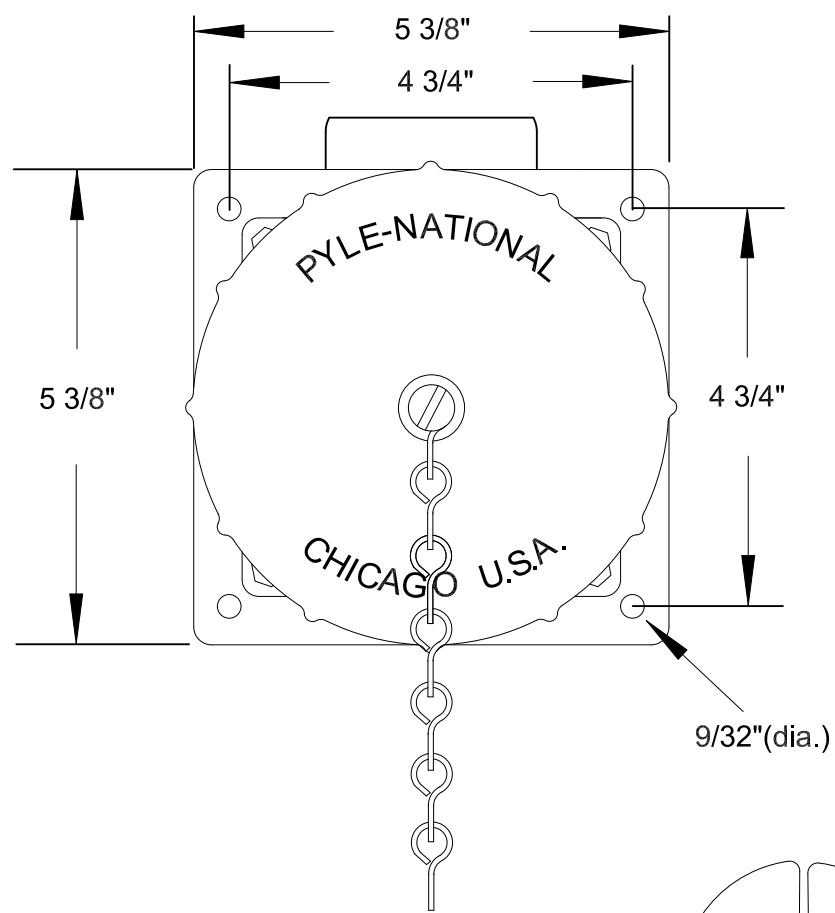

# QUELARC<sup>®</sup> 100 AMP 600 VAC

2 POLE 3 WIRE
PRESSURE CONTACTS
2" NPT

DRAWING NOT TO SCALE

To order contact:  
**HILLCREST ENTERPRISES, INC.**  
 11092 AIR PARK ROAD  
 ASHLAND, VA 23005 USA

Phone: 804-798-8390  
 Fax: 804-752-7830

<http://www.pylenational.co>  
<http://www.plugs.cc>

DRAWN BY	NVS	HILLCREST ENTERPRISES		
APPROVED	2/15	<b>JREA-610036-PR</b>		
ISSUED				
RECORD OF ISSUE		SCALE	DRG No.	SHEET
				1 OF 1