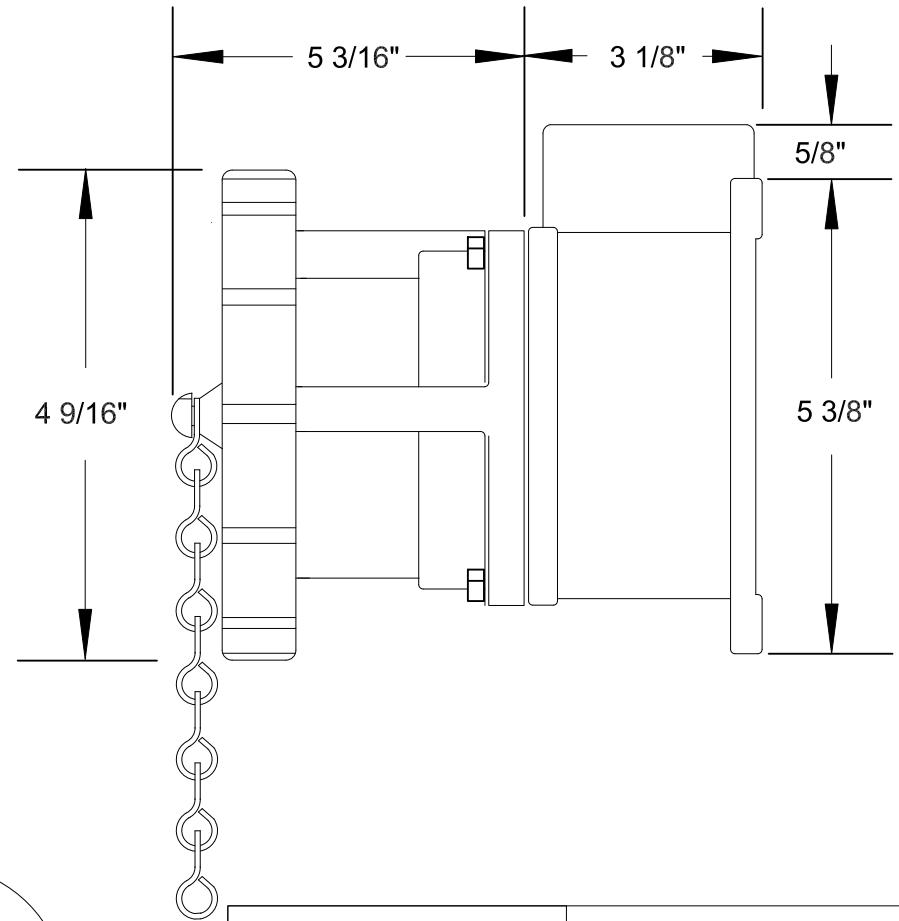

QUELARC[®] 100 AMP 600 VAC

3 POLE 4 WIRE
PRESSURE CONTACTS
2" NPT

DRAWING NOT TO SCALE

To order contact:
 HILLCREST ENTERPRISES, INC.
 11092 AIR PARK ROAD
 ASHLAND, VA 23005 USA

Phone: 804-798-8390
 Fax: 804-752-7830