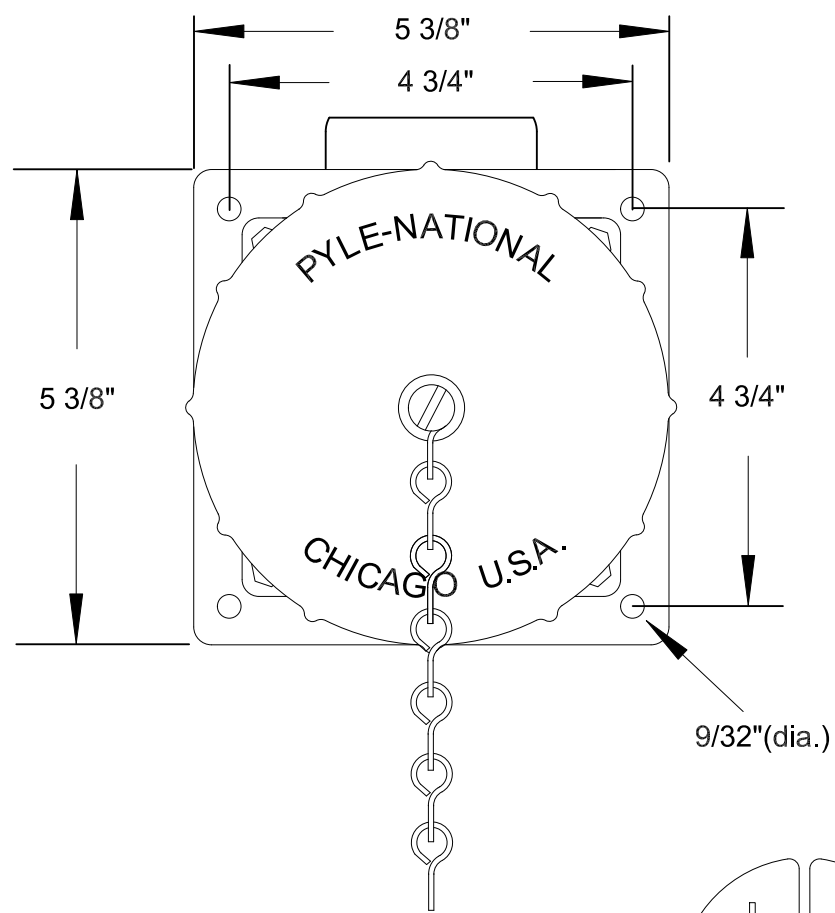

QUELARC[®] 100 AMP 600 VAC

3 POLE 4 WIRE
PRESSURE CONTACTS
2" NPT

DRAWING NOT TO SCALE

To order contact:
 HILLCREST ENTERPRISES, INC.
 11092 AIR PARK ROAD
 ASHLAND, VA 23005 USA

Phone: 804-798-8390
 Fax: 804-752-7830

<http://www.pylonational.co>
<http://www.plugs.cc>

DRAWN BY	NVS	HILLCREST ENTERPRISES		
APPROVED	2/15	JREA-610046-PR		
ISSUED				
RECORD OF ISSUE		SCALE	DRG No.	SHEET
				1 OF 1