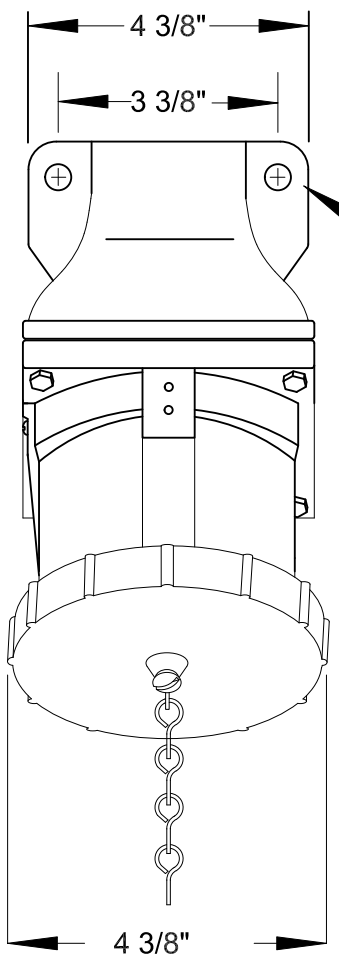

QUELARC[®] 60 AMP 600 VAC

3 POLE 4 WIRE
PRESSURE CONTACTS
1 1/4" NPT

RECEPTACLE FACE
DRAWING NOT TO SCALE

To order contact:
HILLCREST ENTERPRISES, INC.
11092 AIR PARK ROAD
ASHLAND, VA 23005 USA

Phone: 804-798-8390
Fax: 804-752-7830