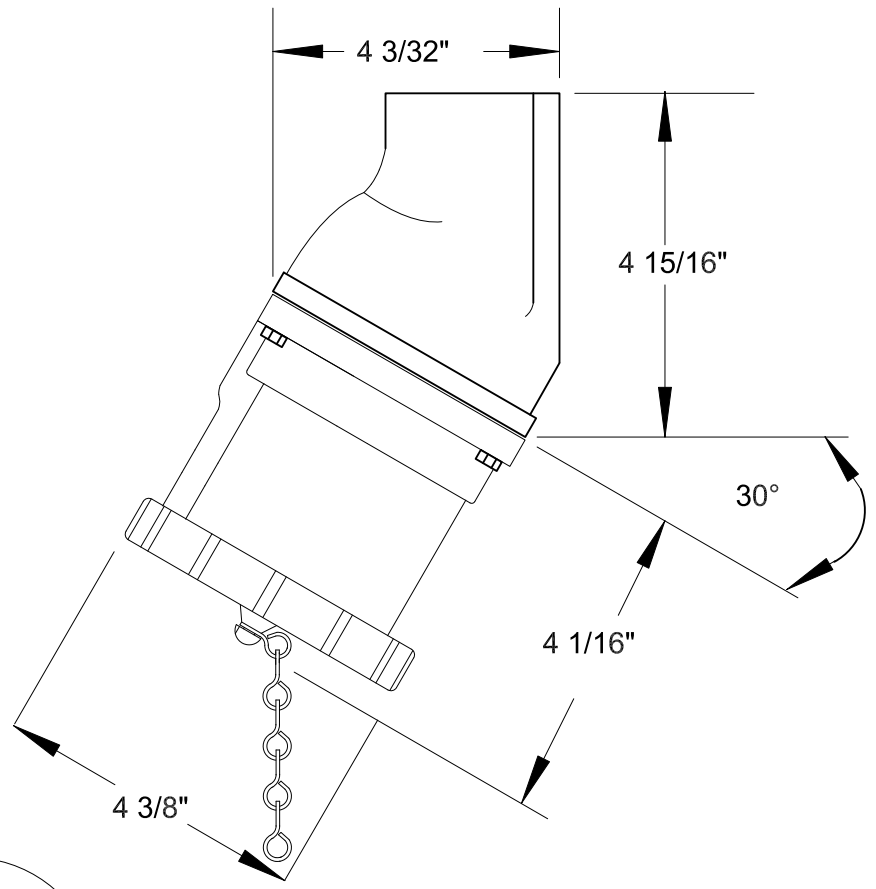

QUELARC[®] 60 AMP 600 VAC

3 POLE 4 WIRE
PRESSURE CONTACTS
1 1/4" NPT

RECEPTACLE FACE
DRAWING NOT TO SCALE

To order contact:
HILLCREST ENTERPRISES, INC.
11092 AIR PARK ROAD
ASHLAND, VA 23005 USA

Phone: 804-798-8390
Fax: 804-752-7830