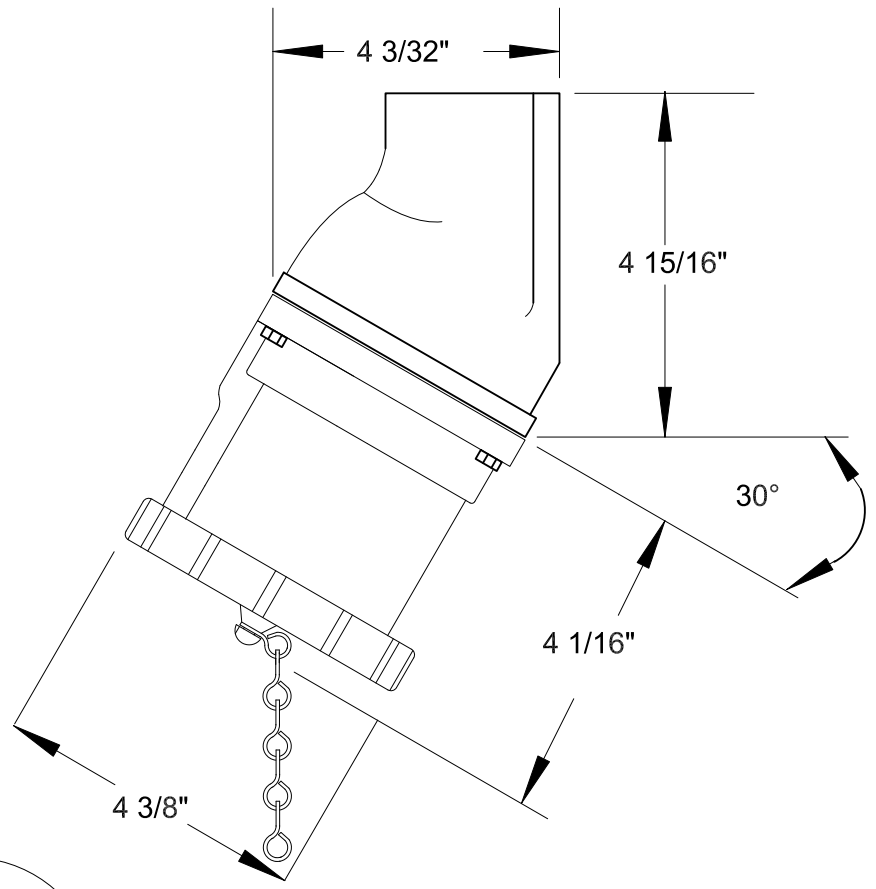

QUELARC[®] 60 AMP 600 VAC

3 POLE 4 WIRE
PRESSURE CONTACTS
1 1/2" NPT

RECEPTACLE FACE

DRAWING NOT TO SCALE

To order contact:
HILLCREST ENTERPRISES, INC.
 11092 AIR PARK ROAD
 ASHLAND, VA 23005 USA

Phone: 804-798-8390
 Fax: 804-752-7830