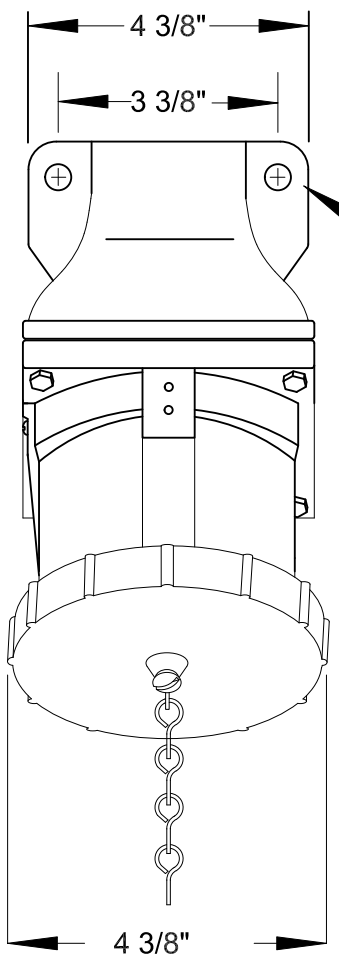

QUELARC[®] 60 AMP 600 VAC

3 POLE 4 WIRE
PRESSURE CONTACTS
1 1/2" NPT

RECEPTACLE FACE

DRAWING NOT TO SCALE

To order contact:
HILLCREST ENTERPRISES, INC.
 11092 AIR PARK ROAD
 ASHLAND, VA 23005 USA

Phone: 804-798-8390
 Fax: 804-752-7830