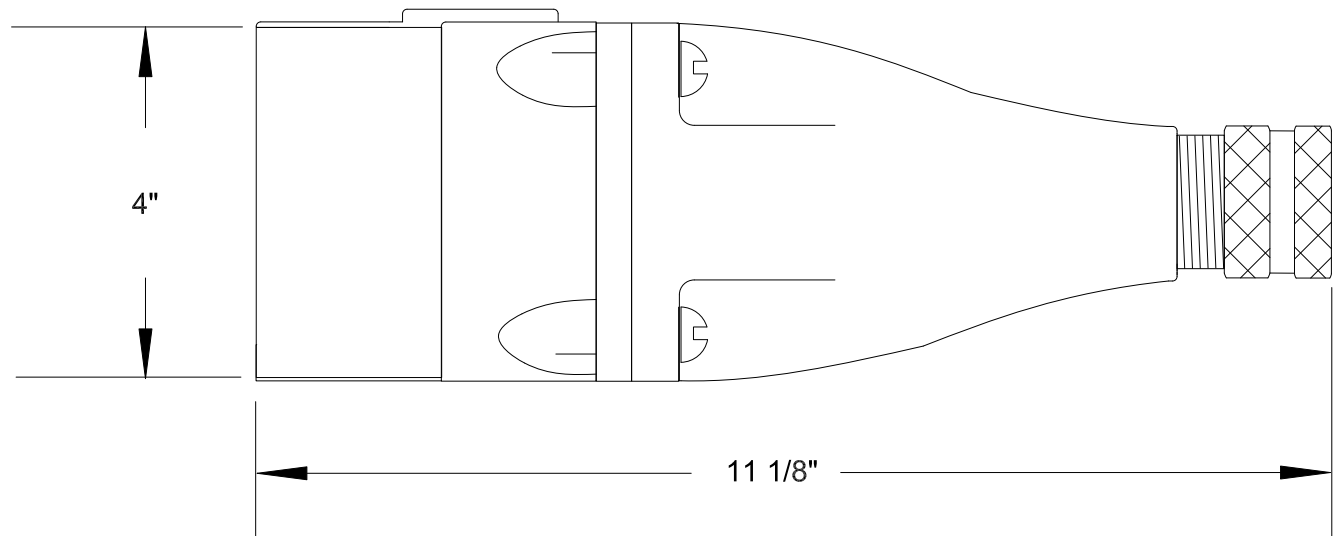

QUELARC[®] 100 AMP 600 VAC

2 POLE 3 WIRE
PRESSURE CONTACTS
1.000" TO 1.375" CABLE RANGE

To order contact:
 HILLCREST ENTERPRISES, INC.
 11092 AIR PARK ROAD
 ASHLAND, VA 23005 USA

Phone: 804-798-8390
 Fax: 804-752-7830