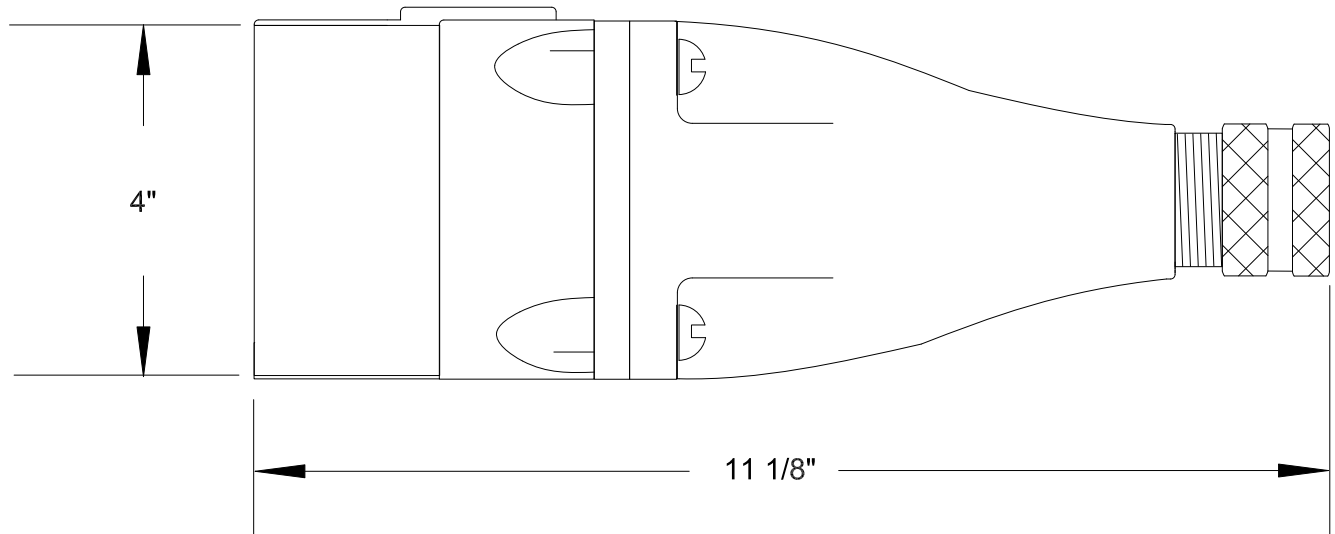

QUELARC[®] 100 AMP 600 VAC

2 POLE 3 WIRE
PRESSURE CONTACTS
1.375" TO 1.750" CABLE RANGE

To order contact:
HILLCREST ENTERPRISES, INC.
 11092 AIR PARK ROAD
 ASHLAND, VA 23005 USA

Phone: 804-798-8390
 Fax: 804-752-7830