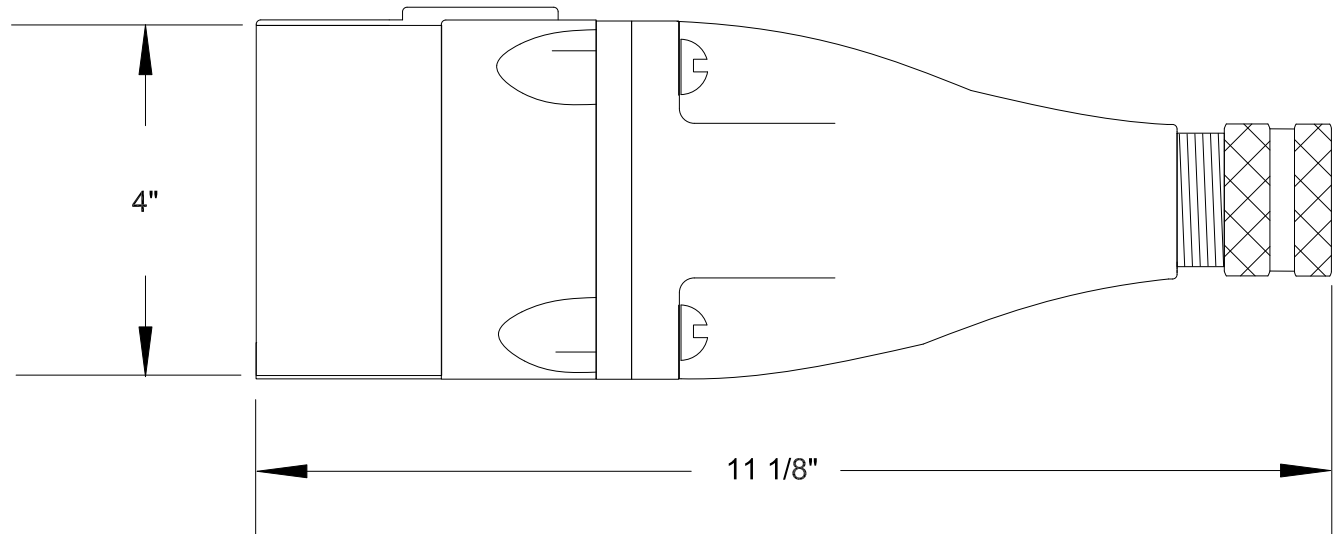

QUELARC[®] 100 AMP 600 VAC

3 POLE 4 WIRE
PRESSURE CONTACTS
1.375" TO 1.750" CABLE RANGE

To order contact:
HILLCREST ENTERPRISES, INC.
 11092 AIR PARK ROAD
 ASHLAND, VA 23005 USA

Phone: 804-798-8390
 Fax: 804-752-7830