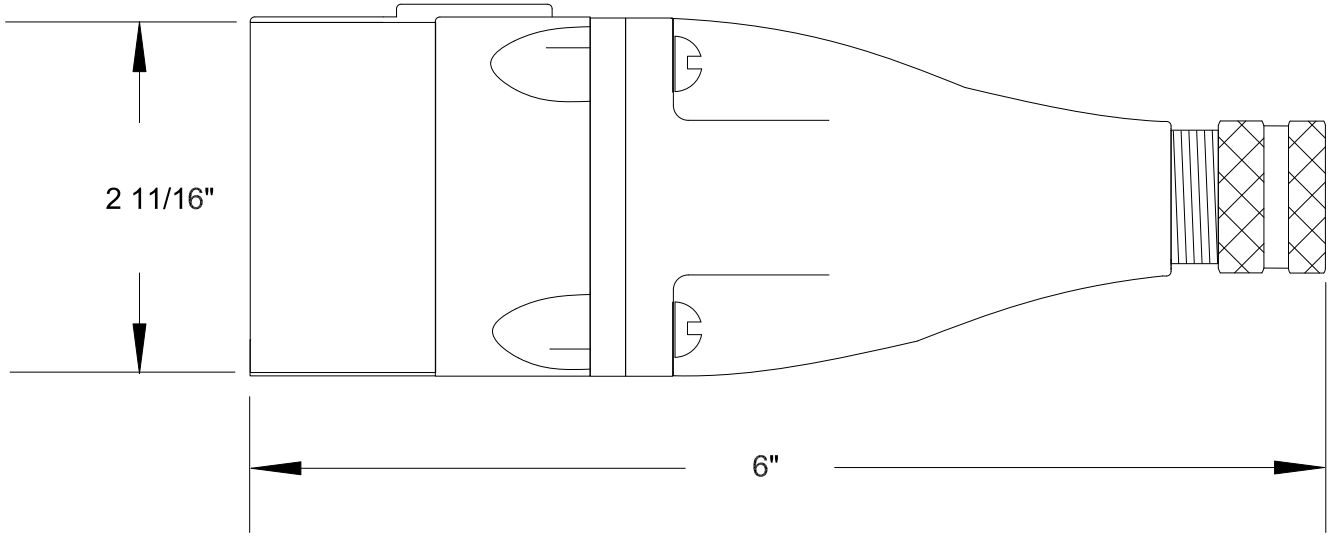

QUELARC[®] 30 AMP 600 VAC

2 POLE 3 WIRE
PRESSURE CONTACTS
.375" TO .625" CABLE RANGE

To order contact:
HILLCREST ENTERPRISES, INC.
 11092 AIR PARK ROAD
 ASHLAND, VA 23005 USA

Phone: 804-798-8390
 Fax: 804-752-7830