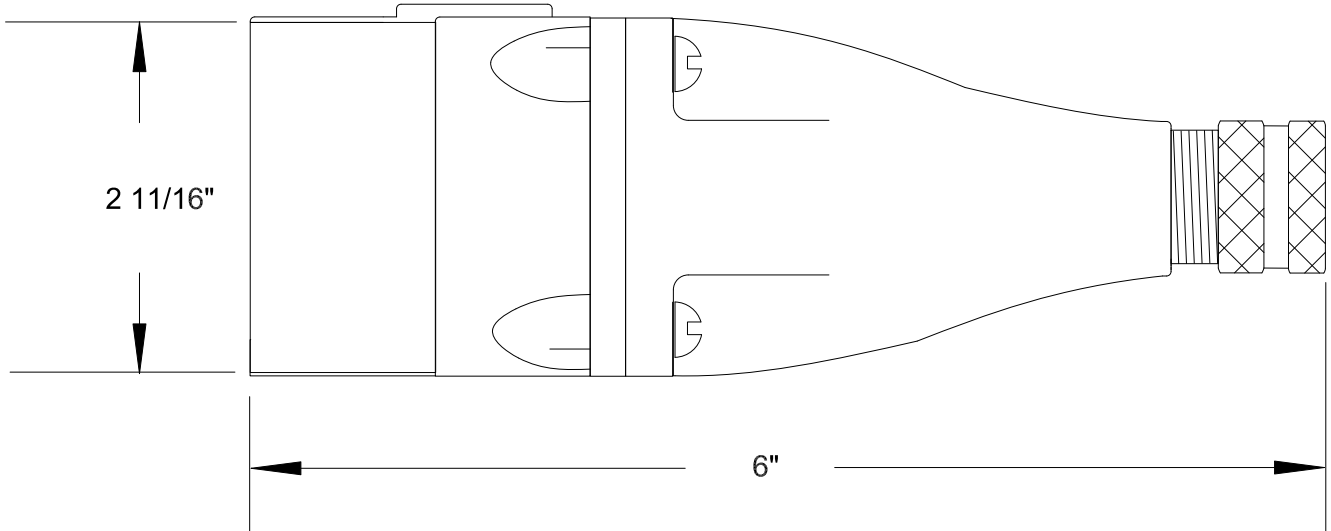

QUELARC[®] 30 AMP 600 VAC

2 POLE 3 WIRE
SOLDER CONTACTS
.375" TO .625" CABLE RANGE

To order contact:
HILLCREST ENTERPRISES, INC.
 11092 AIR PARK ROAD
 ASHLAND, VA 23005 USA

Phone: 804-798-8390
 Fax: 804-752-7830