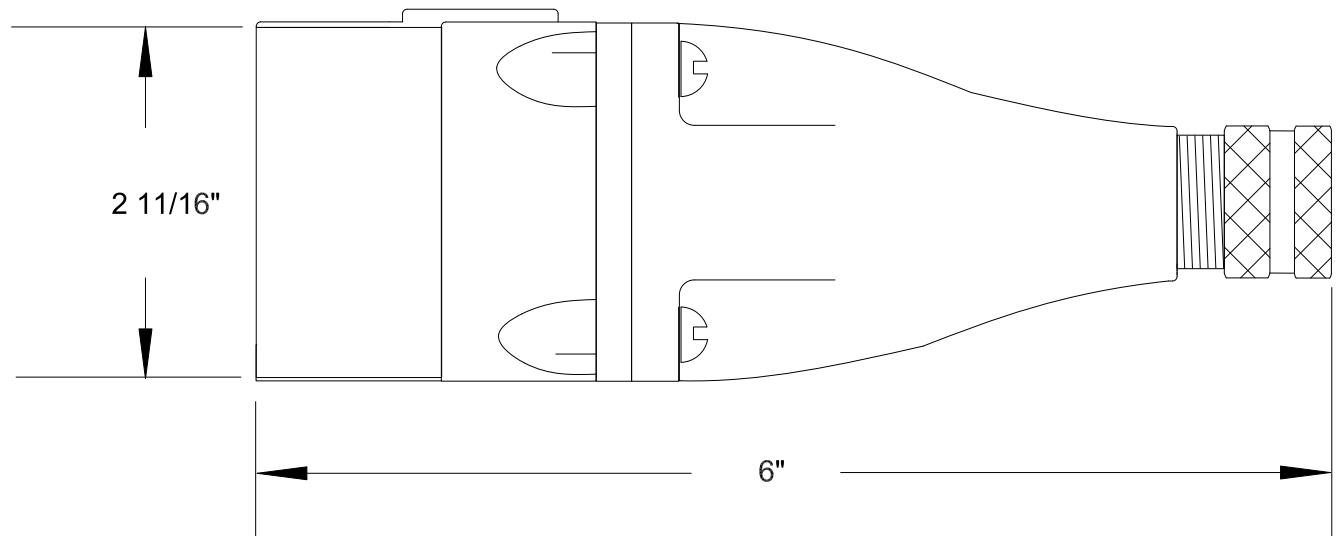

# QUELARC<sup>®</sup> 30 AMP 600 VAC

3 POLE 4 WIRE
PRESSURE CONTACTS
.375" TO .625" CABLE RANGE

To order contact:  
**HILLCREST ENTERPRISES, INC.**  
 11092 AIR PARK ROAD  
 ASHLAND, VA 23005 USA

Phone: 804-798-8390  
 Fax: 804-752-7830