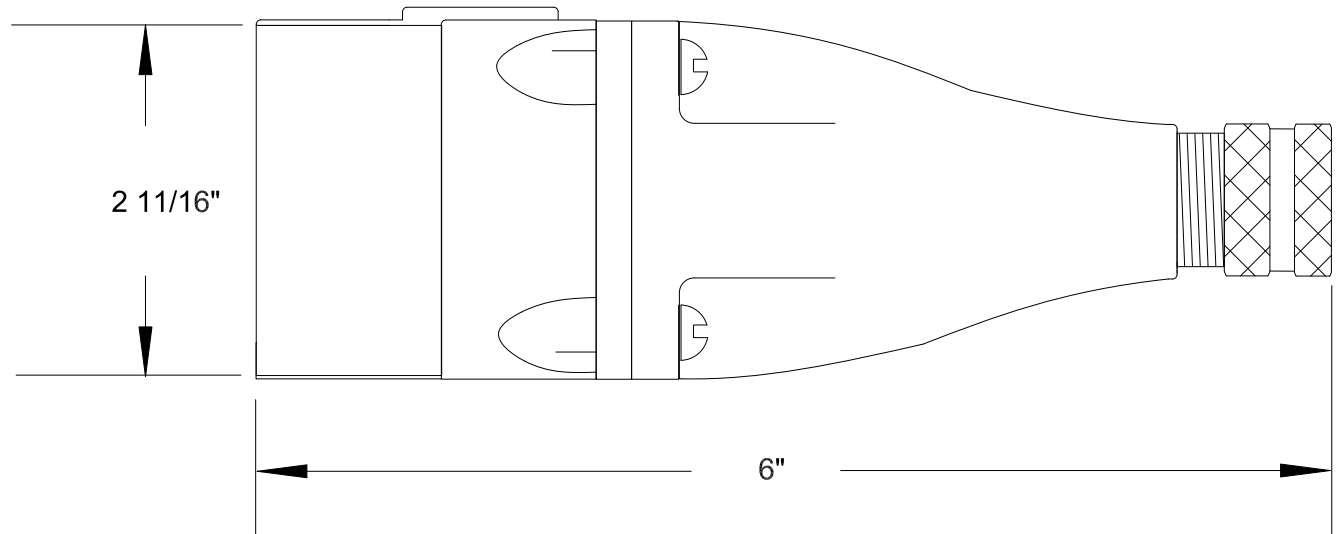

# QUELARC<sup>®</sup> 30 AMP 600 VAC

2 POLE 3 WIRE
PRESSURE CONTACTS
.625" TO 1.000" CABLE RANGE

To order contact:  
**HILLCREST ENTERPRISES, INC.**  
 11092 AIR PARK ROAD  
 ASHLAND, VA 23005 USA

Phone: 804-798-8390  
 Fax: 804-752-7830