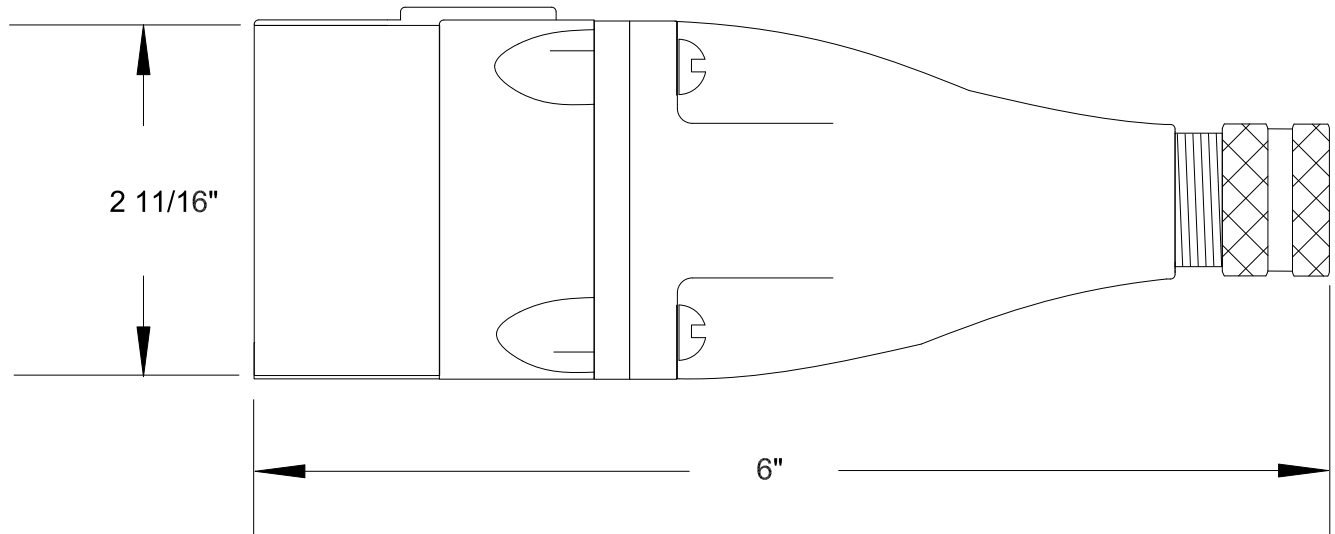

# QUELARC<sup>®</sup> 30 AMP 600 VAC

3 POLE 4 WIRE
PRESSURE CONTACTS
.625" TO 1.000" CABLE RANGE

To order contact:  
**HILLCREST ENTERPRISES, INC.**  
 11092 AIR PARK ROAD  
 ASHLAND, VA 23005 USA

Phone: 804-798-8390  
 Fax: 804-752-7830