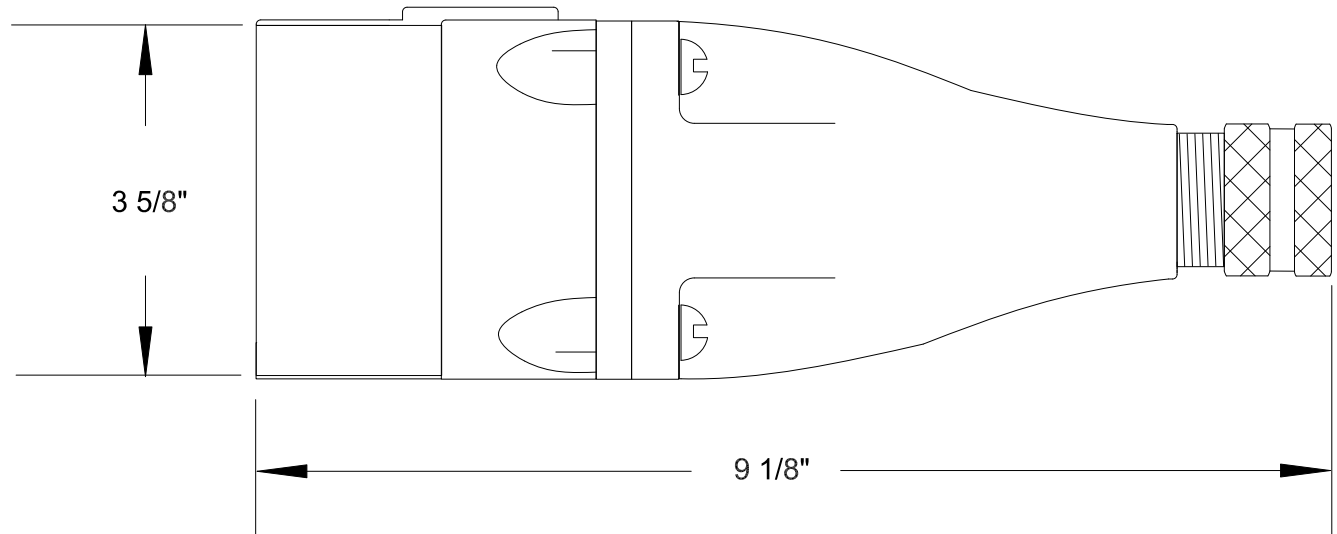

QUELARC[®] 60 AMP 600 VAC

2 POLE 3 WIRE
PRESSURE CONTACTS
.625" TO 1.000" CABLE RANGE

To order contact:
 HILLCREST ENTERPRISES, INC.
 11092 AIR PARK ROAD
 ASHLAND, VA 23005 USA

Phone: 804-798-8390
 Fax: 804-752-7830