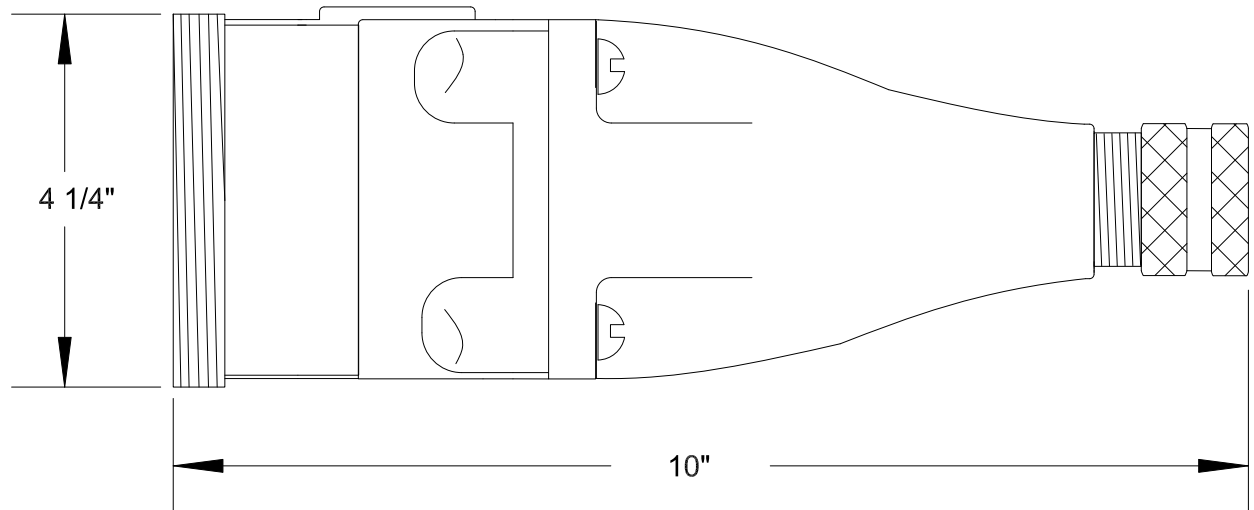

QUELARC[®] 100 AMP 600 VAC

2 POLE 3 WIRE
PRESSURE CONTACTS
1.000" TO 1.375" CABLE RANGE

To order contact:
HILLCREST ENTERPRISES, INC.
 11092 AIR PARK ROAD
 ASHLAND, VA 23005 USA

Phone: 804-798-8390
 Fax: 804-752-7830