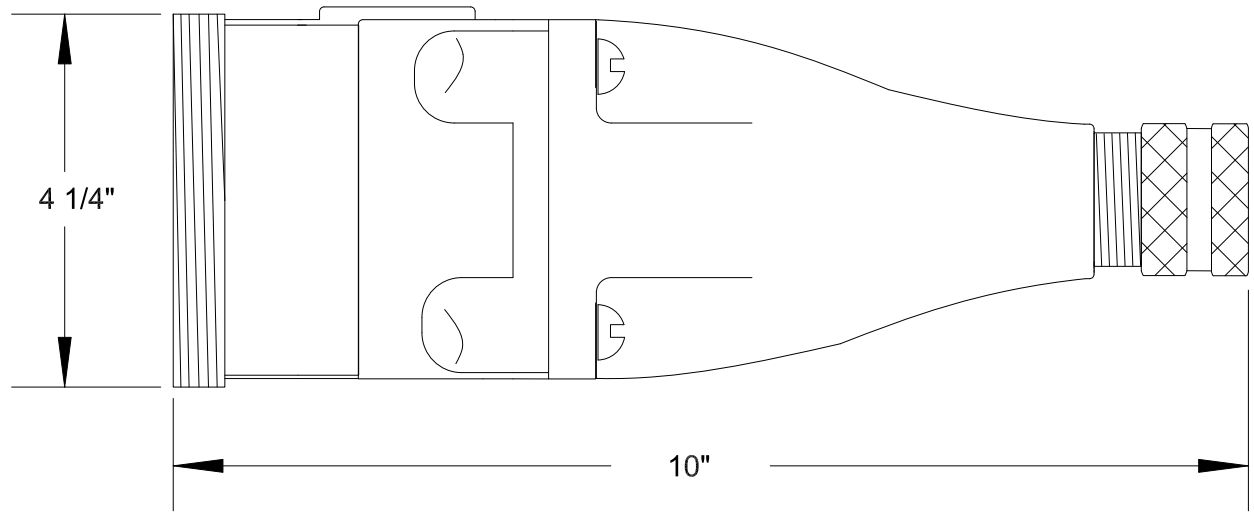

QUELARC[®] 100 AMP 600 VAC

3 POLE 4 WIRE
PRESSURE CONTACTS
1.000" TO 1.375" CABLE RANGE

To order contact:
HILLCREST ENTERPRISES, INC.
 11092 AIR PARK ROAD
 ASHLAND, VA 23005 USA

Phone: 804-798-8390
 Fax: 804-752-7830