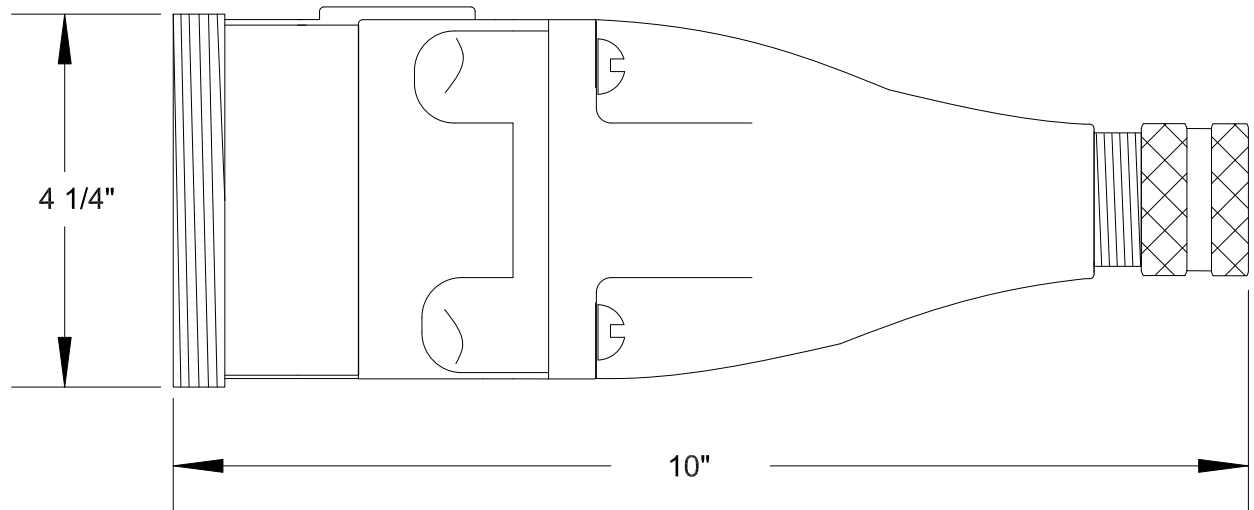

QUELARC[®] 100 AMP 600 VAC

3 POLE 4 WIRE
PRESSURE CONTACTS
1.375" TO 1.750" CABLE RANGE

To order contact:
HILLCREST ENTERPRISES, INC.
 11092 AIR PARK ROAD
 ASHLAND, VA 23005 USA

Phone: 804-798-8390
 Fax: 804-752-7830