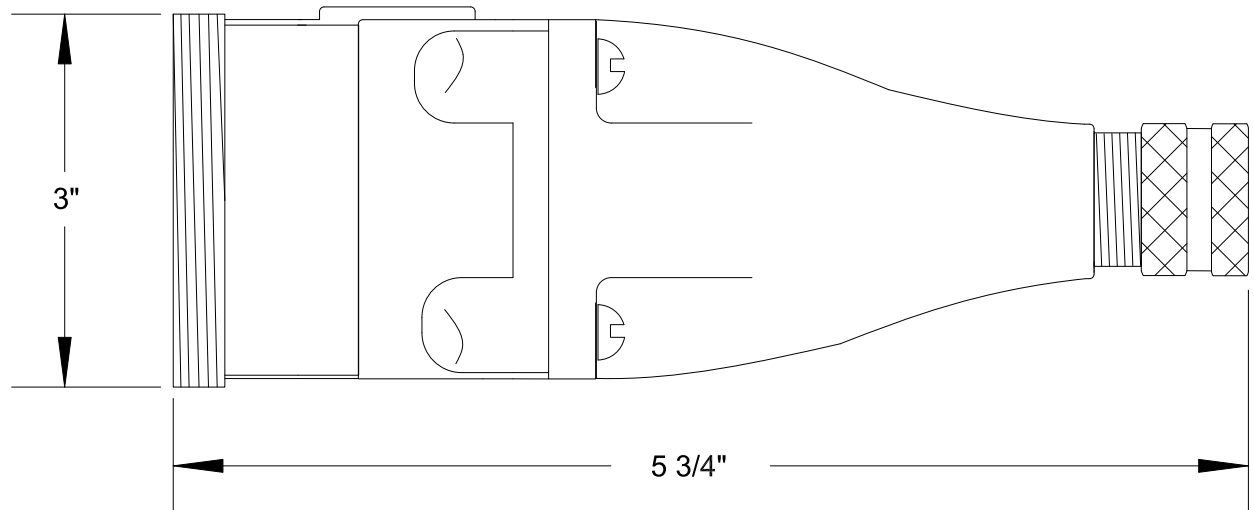

# QUELARC<sup>®</sup> 30 AMP 600 VAC

2 POLE 3 WIRE
PRESSURE CONTACTS
.625" TO 1.000" CABLE RANGE

To order contact:  
**HILLCREST ENTERPRISES, INC.**  
 11092 AIR PARK ROAD  
 ASHLAND, VA 23005 USA

Phone: 804-798-8390  
 Fax: 804-752-7830