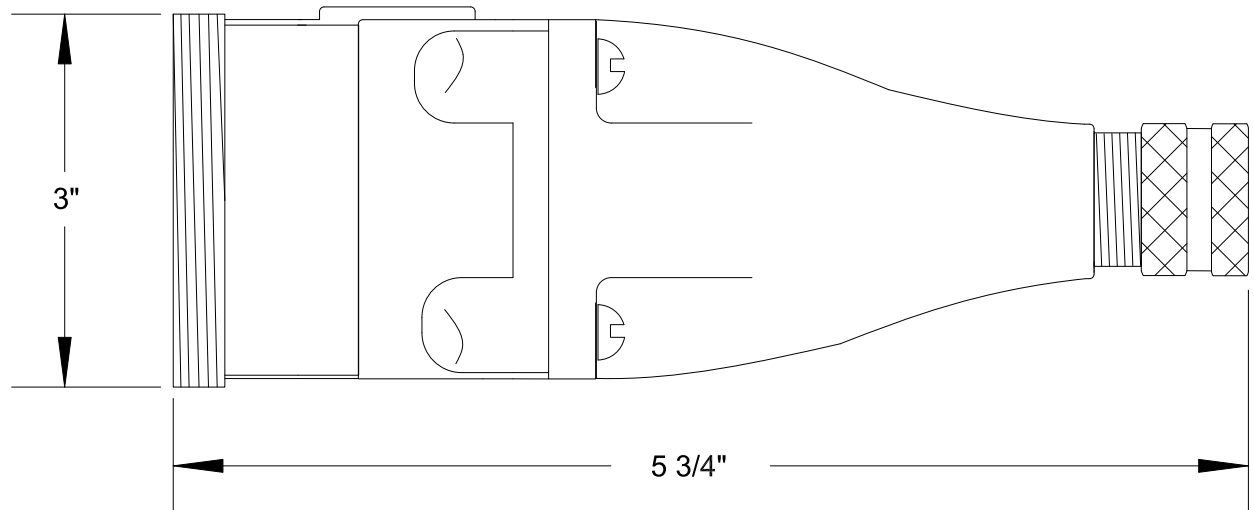

QUELARC[®] 30 AMP 600 VAC

3 POLE 4 WIRE
PRESSURE CONTACTS
.625" TO 1.000" CABLE RANGE

To order contact:
HILLCREST ENTERPRISES, INC.
 11092 AIR PARK ROAD
 ASHLAND, VA 23005 USA

Phone: 804-798-8390
 Fax: 804-752-7830