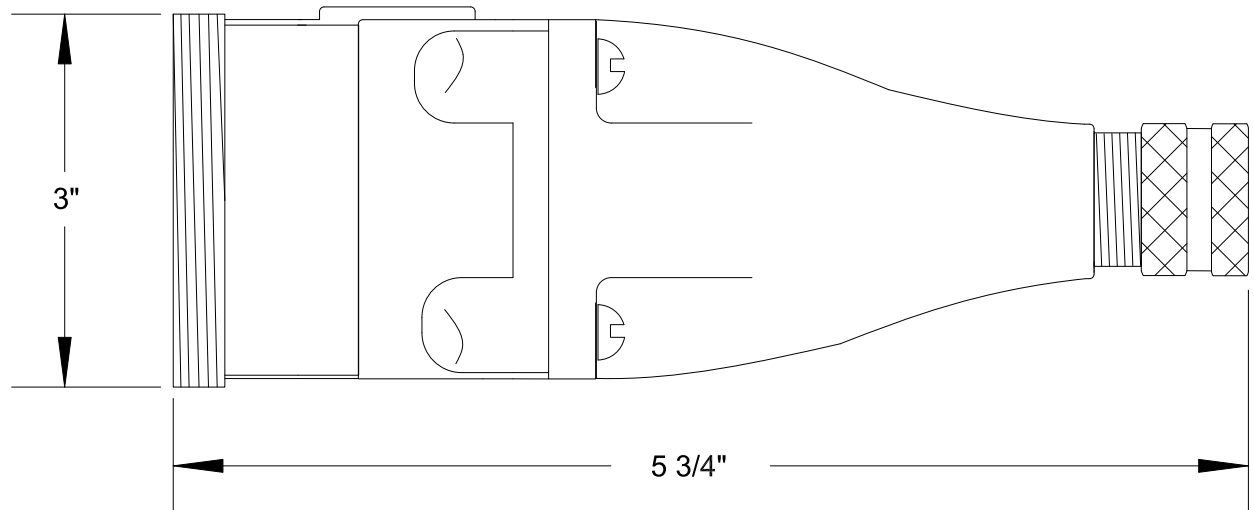

QUELARC[®] 30 AMP 600 VAC

3 POLE 4 WIRE
SOLDER CONTACTS
.625" TO 1.000" CABLE RANGE

To order contact:
HILLCREST ENTERPRISES, INC.
 11092 AIR PARK ROAD
 ASHLAND, VA 23005 USA

Phone: 804-798-8390
 Fax: 804-752-7830