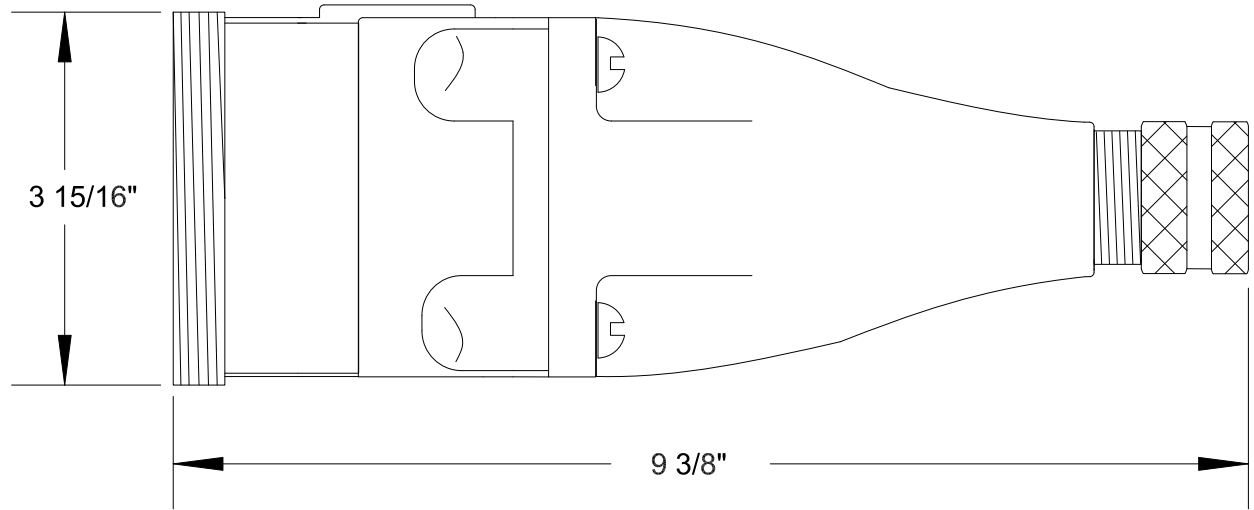

QUELARC[®] 60 AMP 600 VAC

3 POLE 4 WIRE
PRESSURE CONTACTS
.625" TO 1.000" CABLE RANGE

To order contact:
HILLCREST ENTERPRISES, INC.
 11092 AIR PARK ROAD
 ASHLAND, VA 23005 USA

Phone: 804-798-8390
 Fax: 804-752-7830