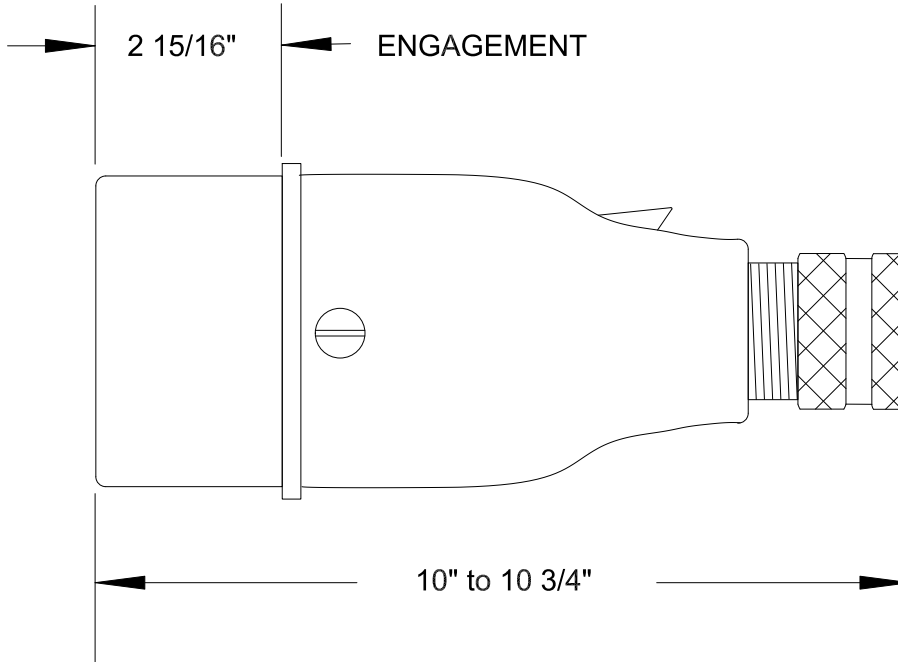

# QUELARC<sup>®</sup> 100 AMP 600 VAC

3 POLE 3 WIRE
PRESSURE CONTACTS
1.000" TO 1.375" CABLE RANGE

To order contact:  
 HILLCREST ENTERPRISES, INC.  
 11092 AIR PARK ROAD  
 ASHLAND, VA 23005 USA

Phone: 804-798-8390  
 Fax: 804-752-7830