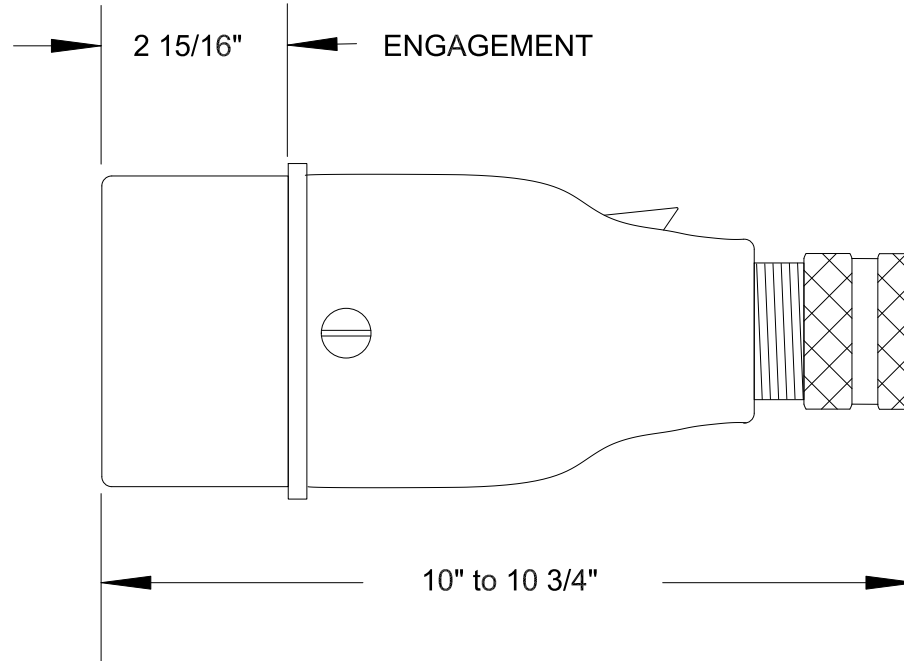

# QUELARC<sup>®</sup> 100 AMP 600 VAC

4 POLE 4 WIRE
PRESSURE CONTACTS
1.000" TO 1.375" CABLE RANGE

To order contact:  
 HILLCREST ENTERPRISES, INC.  
 11092 AIR PARK ROAD  
 ASHLAND, VA 23005 USA

Phone: 804-798-8390  
 Fax: 804-752-7830