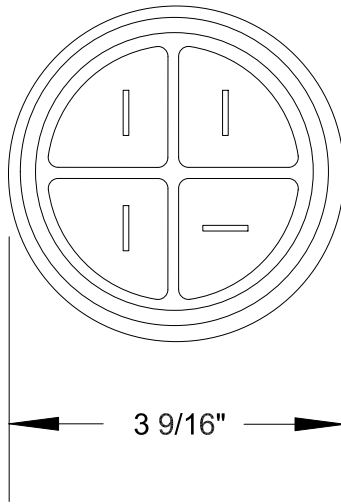

# QUELARC<sup>®</sup> 100 AMP 600 VAC

4 POLE 4 WIRE
PRESSURE CONTACTS
1.000" TO 1.375" CABLE RANGE

To order contact:  
 HILLCREST ENTERPRISES, INC.  
 11092 AIR PARK ROAD  
 ASHLAND, VA 23005 USA

Phone: 804-798-8390  
 Fax: 804-752-7830

<http://www.pylenational.co>  
<http://www.plugs.cc>

DRAWING NOT TO SCALE

DRAWN BY	NVS	HILLCREST ENTERPRISES		
APPROVED	4/14	<b>KPD-1110046-PR</b>		
ISSUED				
RECORD OF ISSUE		SCALE	DRG No.	SHEET
				1 OF 1