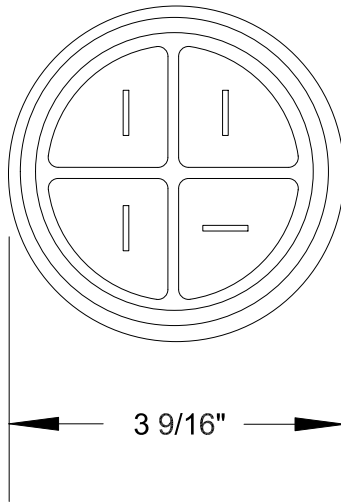

# QUELARC<sup>®</sup> 100 AMP 600 VAC

4 POLE 4 WIRE
SOLDER CONTACTS
1.000" TO 1.375" CABLE RANGE

To order contact:  
 HILLCREST ENTERPRISES, INC.  
 11092 AIR PARK ROAD  
 ASHLAND, VA 23005 USA

Phone: 804-798-8390  
 Fax: 804-752-7830

<http://www.pylenational.co>  
<http://www.plugs.cc>

DRAWING NOT TO SCALE

DRAWN BY NVS	HILLCREST ENTERPRISES		
APPROVED 4/14	<b>KPD-1110046</b>		
ISSUED			
RECORD OF ISSUE	SCALE	DRG No.	SHEET
			1 OF 1