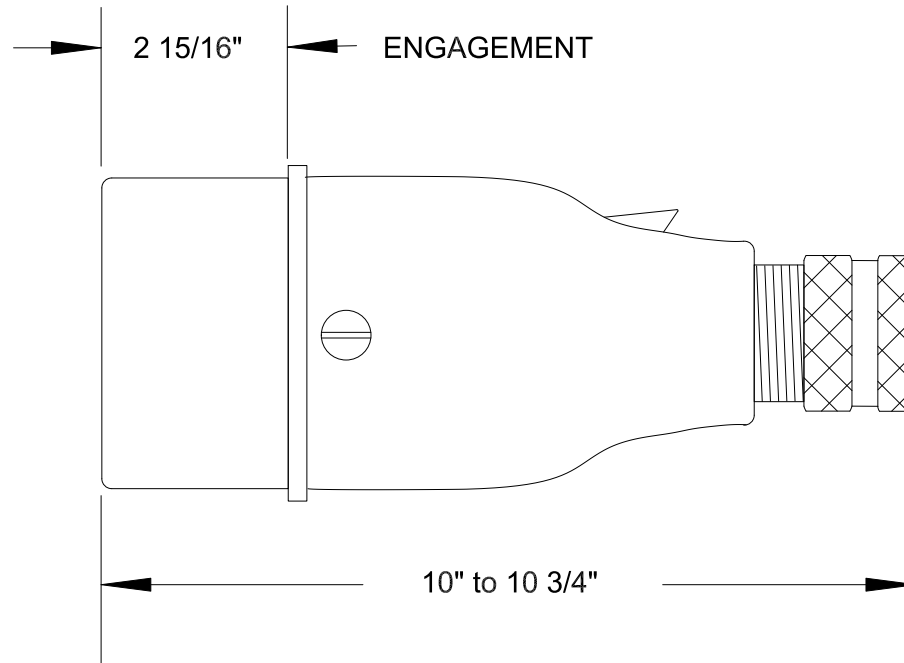

# QUELARC<sup>®</sup> 100 AMP 600 VAC

4 POLE 4 WIRE
SOLDER CONTACTS
1.000" TO 1.375" CABLE RANGE

To order contact:  
 HILLCREST ENTERPRISES, INC.  
 11092 AIR PARK ROAD  
 ASHLAND, VA 23005 USA

Phone: 804-798-8390  
 Fax: 804-752-7830